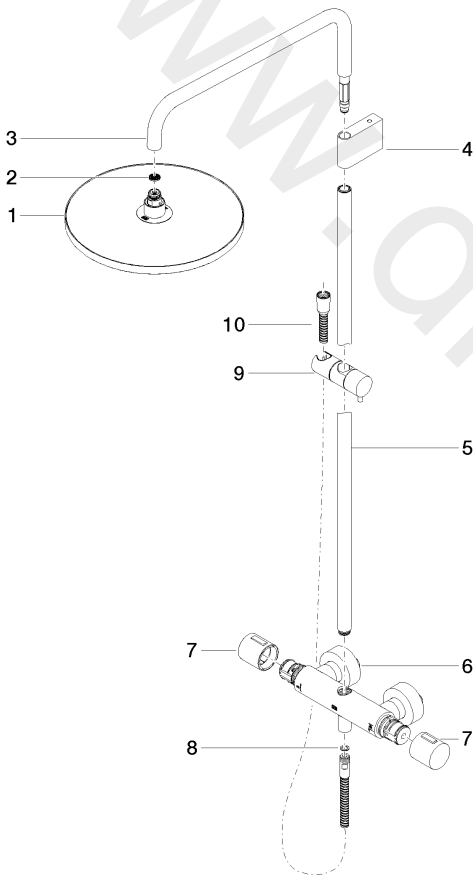

Shower - IMO

Showerpipe with shower thermostat without hand shower

Article number: 34 460 979-06

## Shower - IMO

Showerpipe with shower thermostat without hand shower

Article number: 34 460 979-06

### Spare parts list

Position	Quantity used	Item Number	Spare part	Delivery time
1	1	04 12 05 091 00-06	shower	10
2	1	09 23 01 039 90	sieve	2
3	1	90 28 22 348 00-06	pipe	10
4	1	90 17 11 150 00-06	holder	10
5	1	90 28 22 349 00-06	pipe	10
6	1	04 17 01 250 00-06	connection	10
7	2	90 17 33 015 00-06	handle	10
8	1	09 14 20 026 90	seal	2
9	1	12 570 970-06	Slide unit	10
10	1	28 322 970-06	Metal shower hose 1/2" x 3/8" x 1750 mm	2