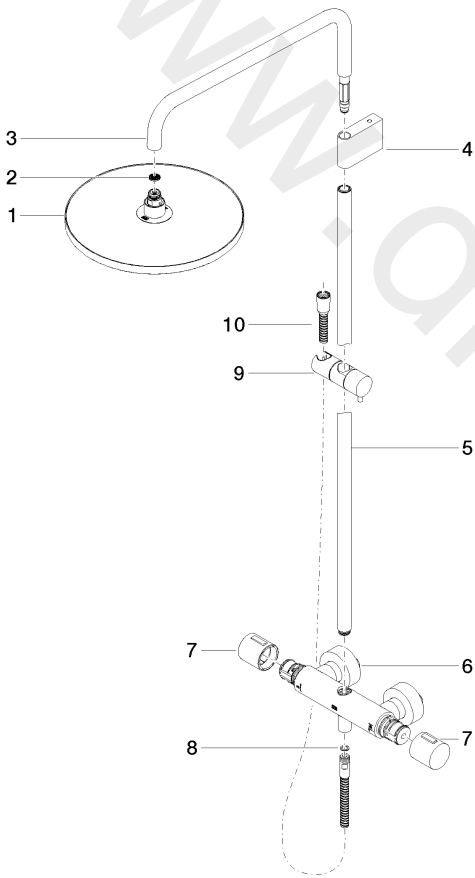

Shower - META

Exposed shower set with shower thermostat without hand shower - Chrome

Article number: 34 460 979-00 0010

## Shower - META

Exposed shower set with shower thermostat without hand shower - Chrome

Article number: 34 460 979-00 0010

### Spare parts list

Position	Number of units	Item Number	Spare part	Lead time
1	1	04 12 05 091 10-00	shower	10
2	1	09 23 01 039 90	sieve	2
3	1	90 28 22 348 00-00	pipe	10
4	1	90 17 11 150 00-00	holder	10
5	1	90 28 22 349 00-00	pipe	10
6	1	04 17 01 250 00-00	connection	10
7	2	90 17 33 015 00-00	handle	10
8	1	09 14 20 026 90	seal	2
9	1	12 570 970-00	Slider - Chrome	10
10	1	28 322 970-00	Metal shower hose 1/2" x 3/8" x 68-7/8" - Chrome	2