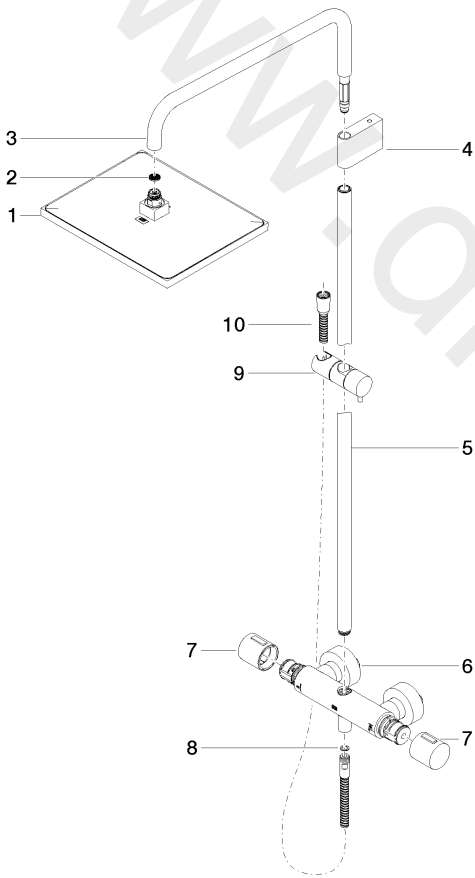

Shower - IMO

Showerpipe with shower thermostat without hand shower

Article number: 34 459 980-33

Shower - IMO

Showerpipe with shower thermostat without hand shower

Article number: 34 459 980-33

Spare parts list

Position	Quantity used	Item Number	Spare part	Delivery time
1	1	04 12 05 063 00-33	shower	30
2	1	09 23 01 039 90	sieve	2
3	1	90 28 22 348 00-33	pipe	30
4	1	90 17 11 150 00-33	holder	30
5	1	90 28 22 349 00-33	pipe	30
6	1	04 17 01 250 00-33	connection	30
7	2	90 17 33 015 00-33	handle	30
8	1	09 14 20 026 90	seal	2
9	1	12 570 970-33	Slide unit	30
10	1	28 322 970-33	Metal shower hose 1/2" x 3/8" x 1750 mm	2