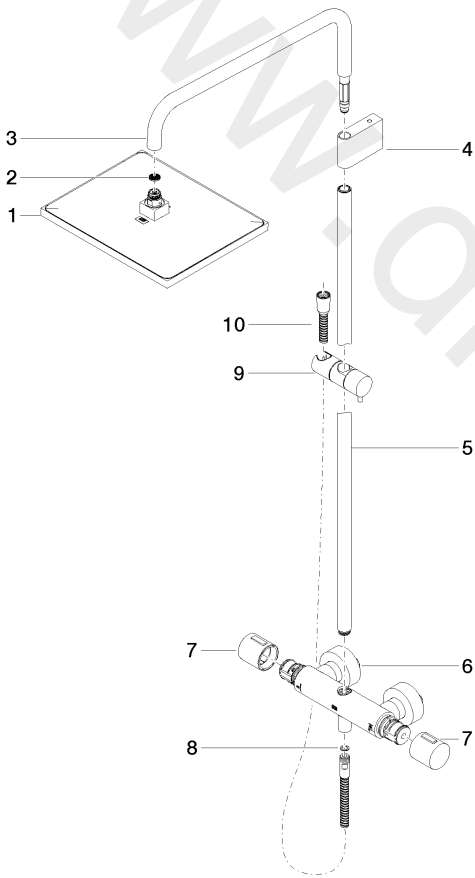

Shower - IMO

Showerpipe with shower thermostat without hand shower

Article number: 34 459 980-08

Shower - IMO

Showerpipe with shower thermostat without hand shower

Article number: 34 459 980-08

Spare parts list

Position	Quantity used	Item Number	Spare part	Delivery time
1	1	04 12 05 063 00-08	shower	20
2	1	09 23 01 039 90	sieve	2
3	1	90 28 22 348 00-08	pipe	20
4	1	90 17 11 150 00-08	holder	20
5	1	90 28 22 349 00-08	pipe	20
6	1	04 17 01 250 00-08	connection	20
7	2	90 17 33 015 00-08	handle	20
8	1	09 14 20 026 90	seal	2
9	1	12 570 970-08	Slide unit	20
10	1	28 322 970-08	Metal shower hose 1/2" x 3/8" x 1750 mm	2