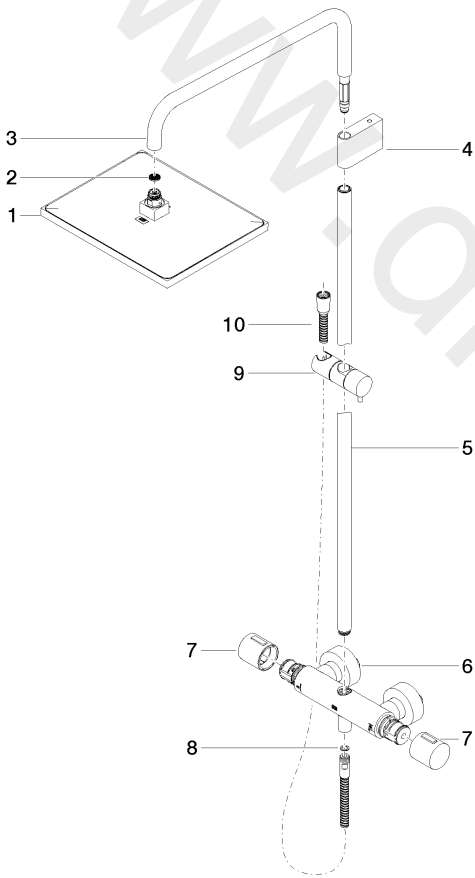

Shower - IMO

Showerpipe with shower thermostat without hand shower

Article number: 34 459 980-06

Shower - IMO

Showerpipe with shower thermostat without hand shower

Article number: 34 459 980-06

Spare parts list

Position	Quantity used	Item Number	Spare part	Delivery time
1	1	04 12 05 063 00-06	shower	10
2	1	09 23 01 039 90	sieve	2
3	1	90 28 22 348 00-06	pipe	10
4	1	90 17 11 150 00-06	holder	10
5	1	90 28 22 349 00-06	pipe	10
6	1	04 17 01 250 00-06	connection	10
7	2	90 17 33 015 00-06	handle	10
8	1	09 14 20 026 90	seal	2
9	1	12 570 970-06	Slide unit	10
10	1	28 322 970-06	Metal shower hose 1/2" x 3/8" x 1750 mm	2