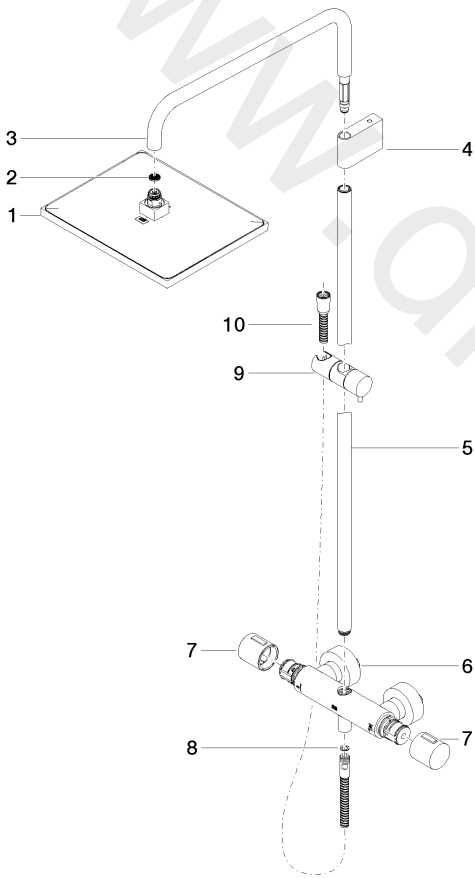

Shower - DEQUE

Exposed shower set with shower thermostat without hand shower - Chrome

Article number: 34 459 980-00 0010

Shower - DEQUE

Exposed shower set with shower thermostat without hand shower - Chrome

Article number: 34 459 980-00 0010

Spare parts list

Position	Number of units	Item Number	Spare part	Lead time
1	1	04 12 05 063 10-00	shower	10
2	1	09 23 01 039 90	sieve	2
3	1	90 28 22 348 00-00	pipe	10
4	1	90 17 11 150 00-00	holder	10
5	1	90 28 22 349 00-00	pipe	10
6	1	04 17 01 250 00-00	connection	10
7	1	90 17 33 015 00-00	handle	10
8	1	09 14 20 026 90	seal	2
9	1	12 570 970-00	Slider - Chrome	10
10	1	28 322 970-00	Metal shower hose 1/2" x 3/8" x 68-7/8" - Chrome	2