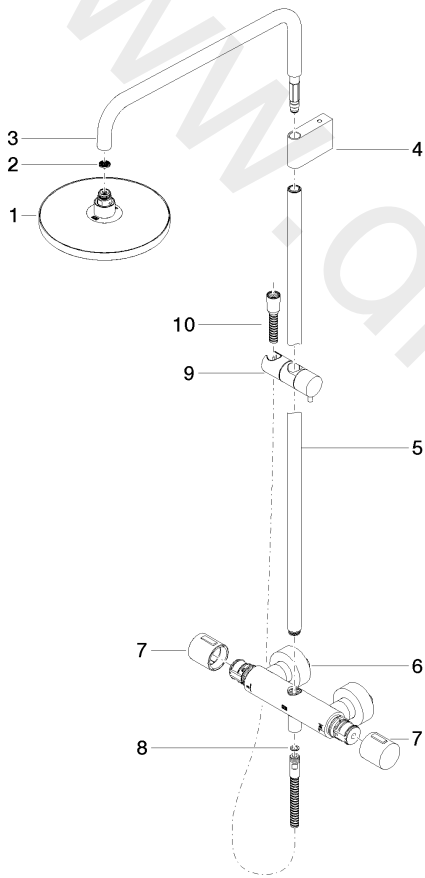

Shower - IMO

Showerpipe with shower thermostat without hand shower

Article number: 34 459 979-33

Shower - IMO

Showerpipe with shower thermostat without hand shower

Article number: 34 459 979-33

Spare parts list

| Position | Quantity used | Item Number | Spare part | Delivery time |
|----------|---------------|--------------------|---|---------------|
| 1 | 1 | 04 12 05 092 00-33 | shower | 30 |
| 2 | 1 | 09 23 01 039 90 | sieve | 2 |
| 3 | 1 | 90 28 22 348 00-33 | pipe | 30 |
| 4 | 1 | 90 17 11 150 00-33 | holder | 30 |
| 5 | 1 | 90 28 22 349 00-33 | pipe | 30 |
| 6 | 1 | 04 17 01 250 00-33 | connection | 30 |
| 7 | 2 | 90 17 33 015 00-33 | handle | 30 |
| 8 | 1 | 09 14 20 026 90 | seal | 2 |
| 9 | 1 | 12 570 970-33 | Slide unit | 30 |
| 10 | 1 | 28 322 970-33 | Metal shower hose 1/2" x 3/8" x 1750 mm | 2 |