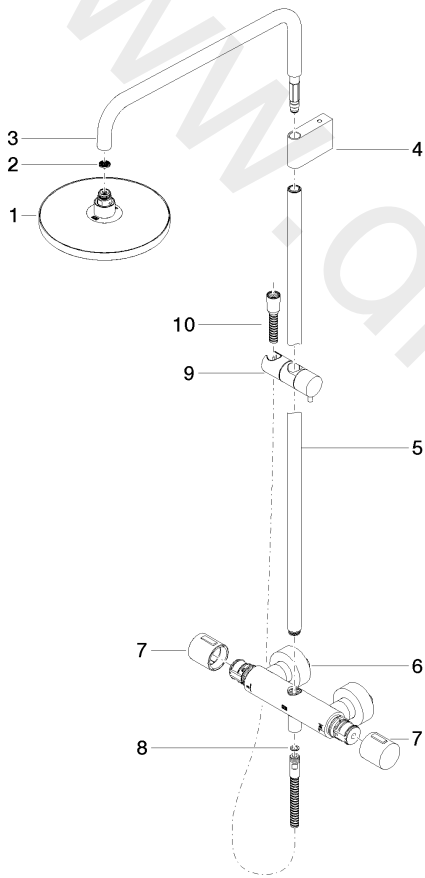

Shower - IMO

Showerpipe with shower thermostat without hand shower

Article number: 34 459 979-08

Shower - IMO

Showerpipe with shower thermostat without hand shower

Article number: 34 459 979-08

Spare parts list

Position	Quantity used	Item Number	Spare part	Delivery time
1	1	04 12 05 092 00-08	shower	20
2	1	09 23 01 039 90	sieve	2
3	1	90 28 22 348 00-08	pipe	20
4	1	90 17 11 150 00-08	holder	20
5	1	90 28 22 349 00-08	pipe	20
6	1	04 17 01 250 00-08	connection	20
7	2	90 17 33 015 00-08	handle	20
8	1	09 14 20 026 90	seal	2
9	1	12 570 970-08	Slide unit	20
10	1	28 322 970-08	Metal shower hose 1/2" x 3/8" x 1750 mm	2