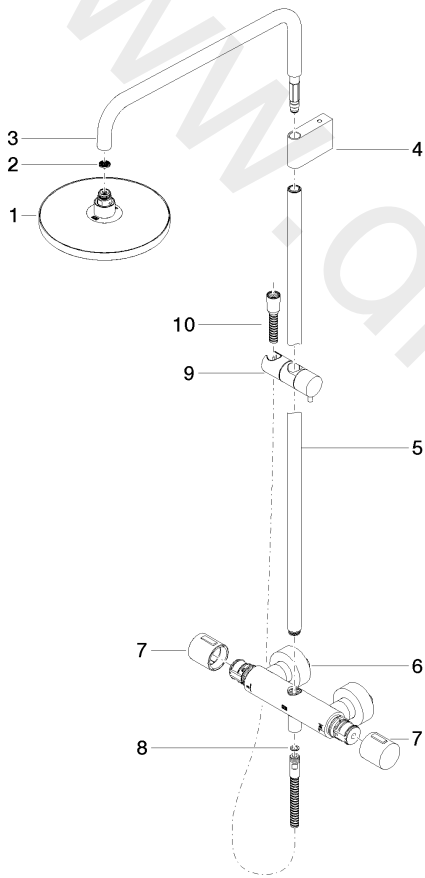

Shower - IMO

Showerpipe with shower thermostat without hand shower

Article number: 34 459 979-06

Shower - IMO

Showerpipe with shower thermostat without hand shower

Article number: 34 459 979-06

Spare parts list

Position	Quantity used	Item Number	Spare part	Delivery time
1	1	04 12 05 092 00-06	shower	10
2	1	09 23 01 039 90	sieve	2
3	1	90 28 22 348 00-06	pipe	10
4	1	90 17 11 150 00-06	holder	10
5	1	90 28 22 349 00-06	pipe	10
6	1	04 17 01 250 00-06	connection	10
7	2	90 17 33 015 00-06	handle	10
8	1	09 14 20 026 90	seal	2
9	1	12 570 970-06	Slide unit	10
10	1	28 322 970-06	Metal shower hose 1/2" x 3/8" x 1750 mm	2