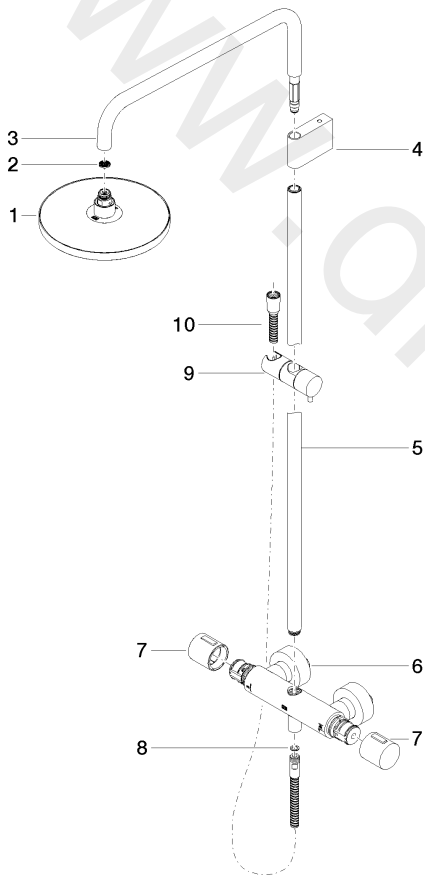

Shower - META

Exposed shower set with shower thermostat without hand shower - Chrome

Article number: 34 459 979-00 0010

Shower - META

Exposed shower set with shower thermostat without hand shower - Chrome

Article number: 34 459 979-00 0010

Spare parts list

Position	Number of units	Item Number	Spare part	Lead time
1	1	04 12 05 092 10-00	shower	10
2	1	09 23 01 039 90	sieve	2
3	1	90 28 22 348 00-00	pipe	10
4	1	90 17 11 150 00-00	holder	10
5	1	90 28 22 349 00-00	pipe	10
6	1	04 17 01 250 00-00	connection	10
7	2	90 17 33 015 00-00	handle	10
8	1	09 14 20 026 90	seal	2
9	1	12 570 970-00	Slider - Chrome	10
10	1	28 322 970-00	Metal shower hose 1/2" x 3/8" x 68-7/8" - Chrome	2