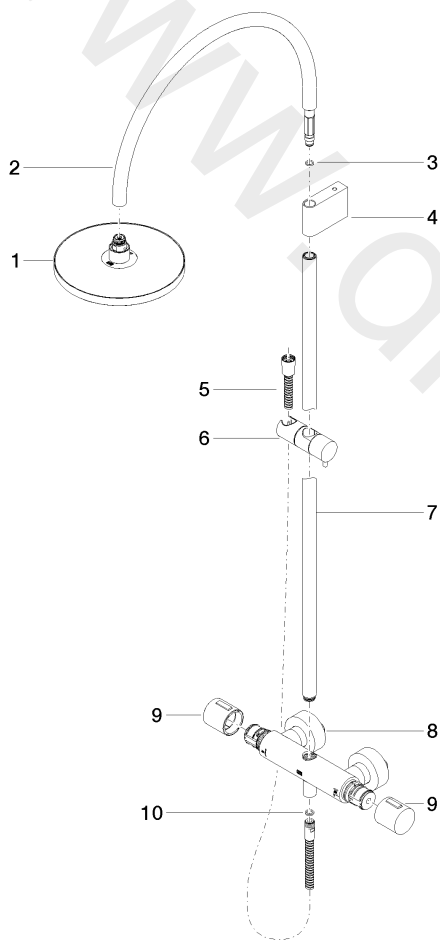

Shower - TARA

Showerpipe with shower thermostat without hand shower

Article number: 34 459 892-33

Shower - TARA

Showerpipe with shower thermostat without hand shower

Article number: 34 459 892-33

Spare parts list

Position	Quantity used	Item Number	Spare part	Delivery time
1	1	04 12 05 092 00-33	shower	30
2	1	04 28 22 346 00-33	pipe	60
3	1	09 14 10 008 90	seal	2
4	1	90 17 11 150 00-33	holder	30
5	1	28 322 970-33	Metal shower hose 1/2" x 3/8" x 1750 mm	2
6	1	12 570 970-33	Slide unit	30
7	1	90 28 22 349 00-33	pipe	30
8	1	04 17 01 250 00-33	connection	30
9	1	90 17 33 015 00-33	handle	30
10	1	09 14 20 026 90	seal	2