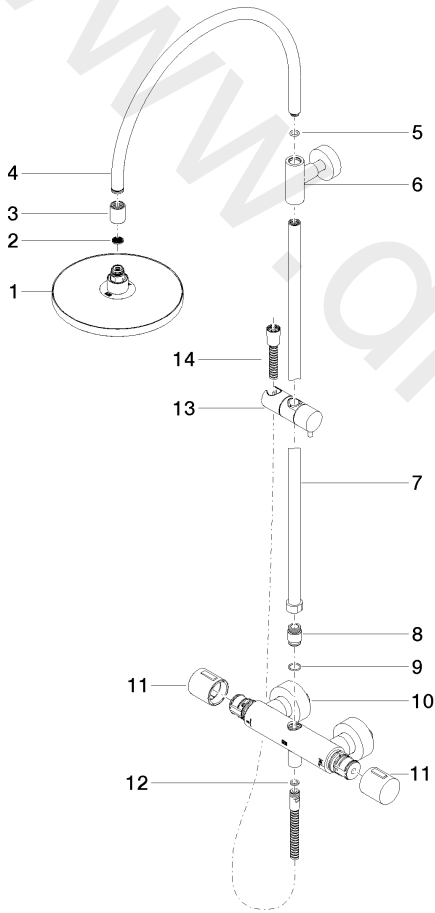

Shower - TARA

Showerpipe with shower thermostat without hand shower

Article number: 34 459 892-33

Shower - TARA

Showerpipe with shower thermostat without hand shower

Article number: 34 459 892-33

Spare parts list

Position	Quantity used	Item Number	Spare part	Delivery time
1	1	04 12 05 092 00-33	shower	30
2	1	09 23 01 039 90	sieve	2
3	1	09 24 03 177 20-33	adaptor	30
4	1	04 28 22 097 20-33	spout	30
5	1	09 14 10 011 90	seal	2
6	1	90 17 11 037 00-33	holder	-
7	1	90 28 22 096 00-33	pipe	30
8	1	09 31 20 520-33	nipple	30
9	1	09 14 10 010 90	seal	2
10	1	04 17 01 250 00-33	connection	30
11	2	90 17 33 015 00-33	handle	30
12	1	09 14 20 026 90	seal	2
13	1	12 580 970-33	Slide unit	10
14	1	28 304 970-33	Metal shower hose 1/2" x 3/8" x 1500 mm	30