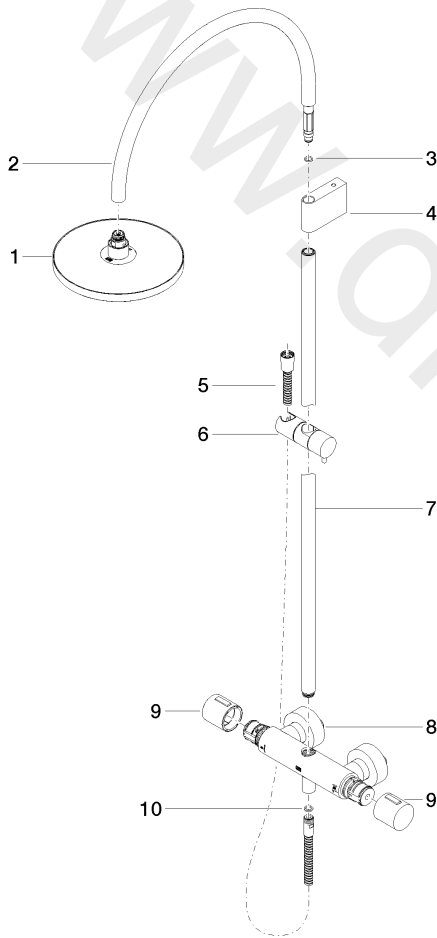

Shower - TARA

Showerpipe with shower thermostat without hand shower

Article number: 34 459 892-10

Shower - TARA

Showerpipe with shower thermostat without hand shower

Article number: 34 459 892-10

Spare parts list

Position	Quantity used	Item Number	Spare part	Delivery time
1	1	04 12 05 092 00-10	shower	40
2	1	04 28 22 346 00-10	pipe	60
3	1	09 14 10 008 90	seal	2
4	1	90 17 11 150 00-10	holder	40
5	1	28 322 970-10	Metal shower hose 1/2" x 3/8" x 1750 mm	40
6	1	12 570 970-10	Slide unit	40
7	1	90 28 22 349 00-10	pipe	40
8	1	04 17 01 250 00-10	connection	40
9	1	90 17 33 015 00-10	handle	40
10	1	09 14 20 026 90	seal	2