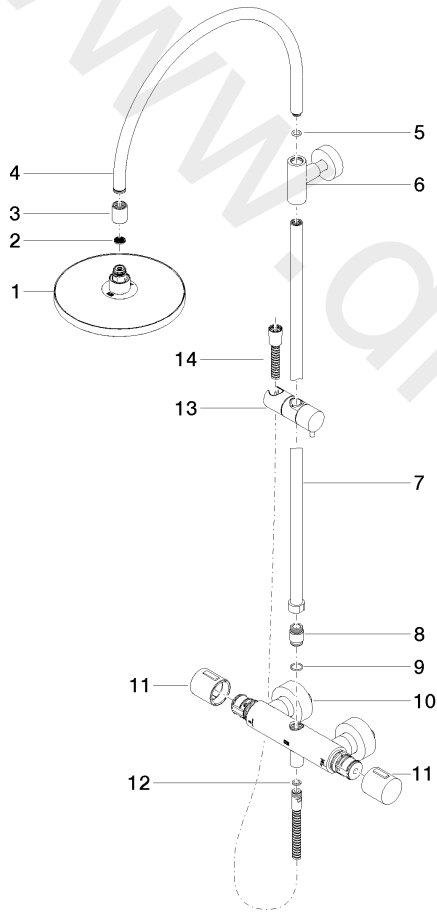

Shower - TARA

Showerpipe with shower thermostat without hand shower

Article number: 34 459 892-10

Shower - TARA

Showerpipe with shower thermostat without hand shower

Article number: 34 459 892-10

Spare parts list

Position	Quantity used	Item Number	Spare part	Delivery time
1	1	04 12 05 092 00-10	shower	40
2	1	09 23 01 039 90	sieve	2
3	1	09 24 03 177 20-10	adaptor	40
4	1	04 28 22 097 20-10	spout	40
5	1	09 14 10 011 90	seal	2
6	1	90 17 11 037 00-10	holder	40
7	1	90 28 22 096 00-10	pipe	40
8	1	09 31 20 520-10	nipple	40
9	1	09 14 10 010 90	seal	2
10	1	04 17 01 250 00-10	connection	40
11	2	90 17 33 015 00-10	handle	40
12	1	09 14 20 026 90	seal	2
13	1	12 580 970-10	Slide unit	10
14	1	28 304 970-10	Metal shower hose 1/2" x 3/8" x 1500 mm	40