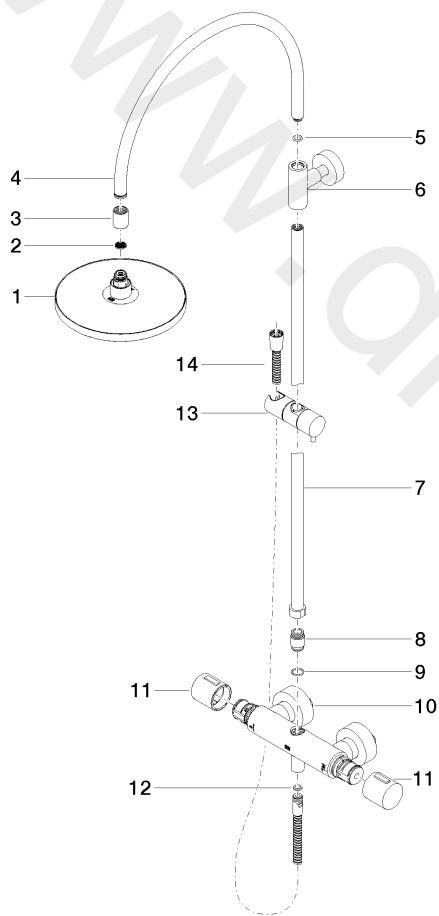

Shower - TARA

Showerpipe with shower thermostat without hand shower

Article number: 34 459 892-08

Shower - TARA

Showerpipe with shower thermostat without hand shower

Article number: 34 459 892-08

Spare parts list

Position	Quantity used	Item Number	Spare part	Delivery time
1	1	04 12 05 092 00-08	shower	20
2	1	09 23 01 039 90	sieve	2
3	1	09 24 03 177 20-08	adaptor	20
4	1	04 28 22 097 20-08	spout	20
5	1	09 14 10 011 90	seal	2
6	1	90 17 11 037 00-08	holder	-
7	1	90 28 22 096 00-08	pipe	-
8	1	09 31 20 520-08	nipple	20
9	1	09 14 10 010 90	seal	2
10	1	04 17 01 250 00-08	connection	20
11	2	90 17 33 015 00-08	handle	20
12	1	09 14 20 026 90	seal	2
13	1	12 580 970-08	Slide unit	20
14	1	28 304 970-08	Metal shower hose 1/2" x 3/8" x 1500 mm	20