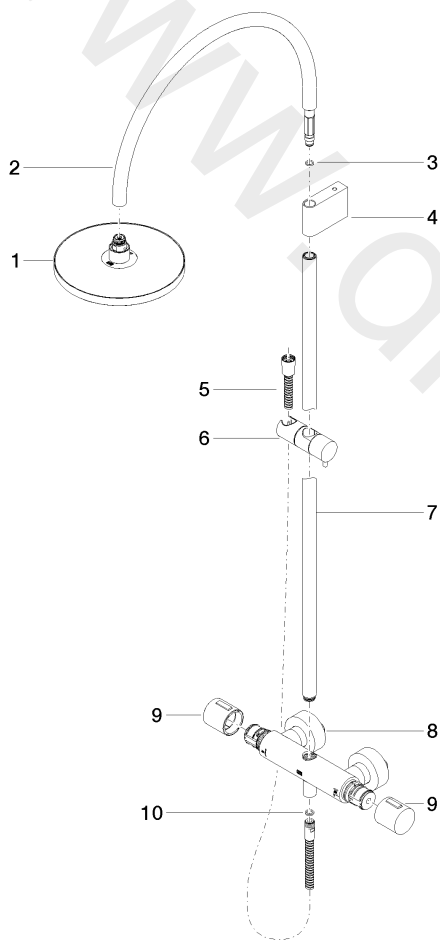

Shower - TARA

Showerpipe with shower thermostat without hand shower

Article number: 34 459 892-08

Shower - TARA

Showerpipe with shower thermostat without hand shower

Article number: 34 459 892-08

Spare parts list

Position	Quantity used	Item Number	Spare part	Delivery time
1	1	04 12 05 092 00-08	shower	20
2	1	04 28 22 346 00-08	pipe	20
3	1	09 14 10 008 90	seal	2
4	1	90 17 11 150 00-08	holder	20
5	1	28 322 970-08	Metal shower hose 1/2" x 3/8" x 1750 mm	2
6	1	12 570 970-08	Slide unit	20
7	1	90 28 22 349 00-08	pipe	20
8	1	04 17 01 250 00-08	connection	20
9	1	90 17 33 015 00-08	handle	20
10	1	09 14 20 026 90	seal	2