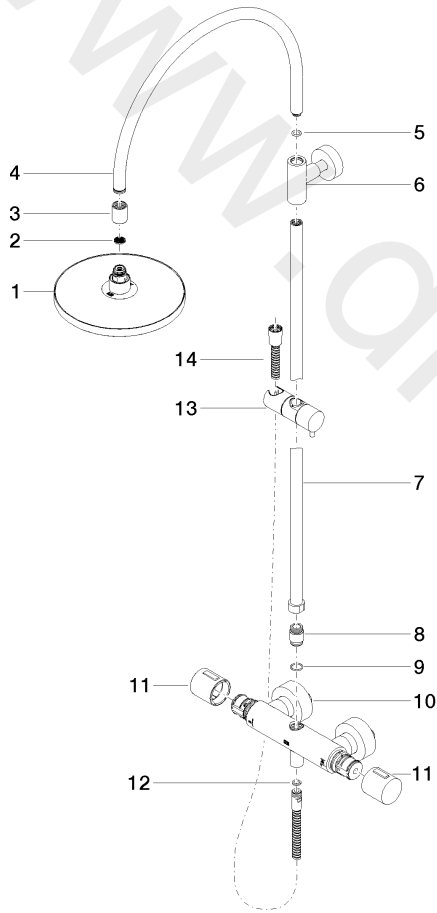

Shower - TARA

Showerpipe with shower thermostat without hand shower

Article number: 34 459 892-06

Shower - TARA

Showerpipe with shower thermostat without hand shower

Article number: 34 459 892-06

Spare parts list

| Position | Quantity used | Item Number | Spare part | Delivery time |
|----------|---------------|--------------------|---|---------------|
| 1 | 1 | 04 12 05 092 00-06 | shower | 10 |
| 2 | 1 | 09 23 01 039 90 | sieve | 2 |
| 3 | 1 | 09 24 03 177 20-06 | adaptor | 10 |
| 4 | 1 | 04 28 22 097 20-06 | spout | 10 |
| 5 | 1 | 09 14 10 011 90 | seal | 2 |
| 6 | 1 | 90 17 11 037 00-06 | holder | 10 |
| 7 | 1 | 90 28 22 096 00-06 | pipe | 10 |
| 8 | 1 | 09 31 20 520-06 | nipple | 10 |
| 9 | 1 | 09 14 10 010 90 | seal | 2 |
| 10 | 1 | 04 17 01 250 00-06 | connection | 10 |
| 11 | 2 | 90 17 33 015 00-06 | handle | 10 |
| 12 | 1 | 09 14 20 026 90 | seal | 2 |
| 13 | 1 | 12 580 970-06 | Slide unit | 10 |
| 14 | 1 | 28 304 970-06 | Metal shower hose 1/2" x 3/8" x 1500 mm | 2 |