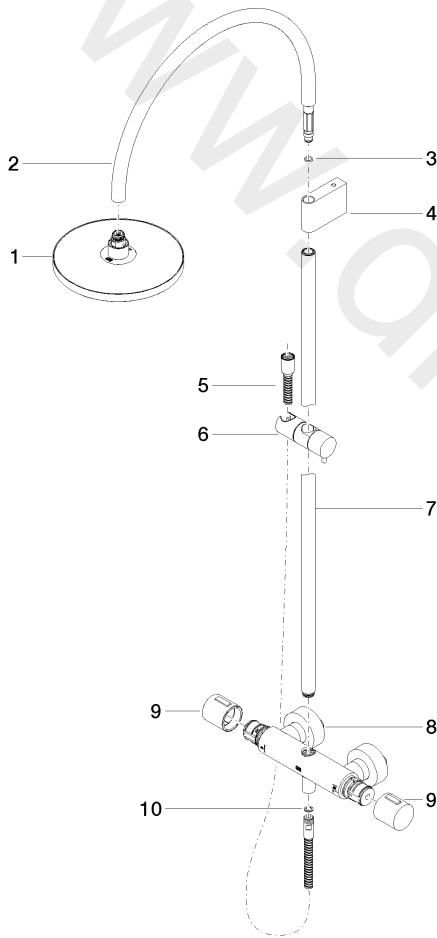

Shower - META

Exposed shower set with shower thermostat without hand shower - Chrome

Article number: 34 459 892-00 0010

Date of manufacture from 9/10/2020

Shower - META

Exposed shower set with shower thermostat without hand shower - Chrome

Article number: 34 459 892-00 0010

Date of manufacture from 9/10/2020

Spare parts list

Position	Number of units	Item Number	Spare part	Lead time
1	1	04 12 05 092 10-00	shower	10
2	1	04 28 22 346 00-00	pipe	10
3	1	09 14 10 008 90	seal	2
4	1	90 17 11 150 00-00	holder	10
5	1	28 322 970-00	Metal shower hose 1/2" x 3/8" x 68-7/8" - Chrome	2
6	1	12 570 970-00	Slider - Chrome	10
7	1	90 28 22 349 00-00	pipe	10
8	1	04 17 01 250 00-00	connection	10
9	2	90 17 33 015 00-00	handle	10
10	1	09 14 20 026 90	seal	2