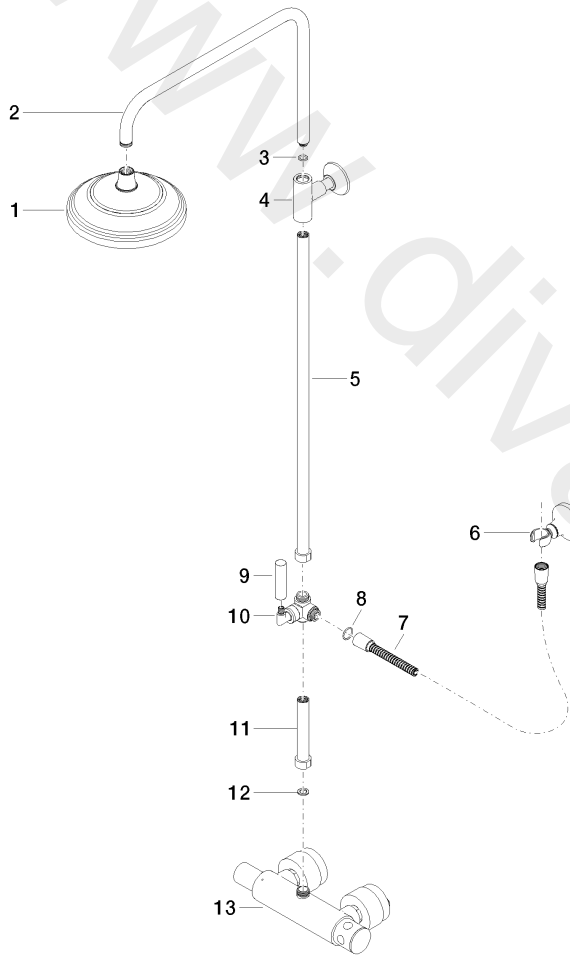

Shower - MADISON

Showerpipe with shower thermostat without hand shower

Article number: 34 459 360-08

Shower - MADISON

Showerpipe with shower thermostat without hand shower

Article number: 34 459 360-08

Spare parts list

Position	Quantity used	Item Number	Spare part	Delivery time
1	1	04 12 05 038 01-08	shower	60
2	1	04 28 22 101 20-08	spout	20
3	1	09 14 10 011 90	seal	2
4	1	90 17 11 037 01-08	holder	-
5	1	90 28 22 104 00-08	pipe	-
6	1	90 17 09 045 01-08	diverter	20
7	1	09 30 30 064-08	screw	20
8	1	09 18 20 011-08	base	20
9	1	09 28 22 013 90	pipe	2
10	1	11 170 370-08	Lever insert	20
11	1	09 30 30 062-08	screw	20
12	1	09 14 10 122 90	seal	2
13	1	28 104 970-08	Metal shower hose 1/2" x 1/2" x 1250 mm	2
14	1	28 050 410-08	holder	60
15	1	90 28 22 103 00-08	pipe	-
16	1	09 14 20 002 90	seal	2
17	1	04 17 01 044 01-08	fitting	20