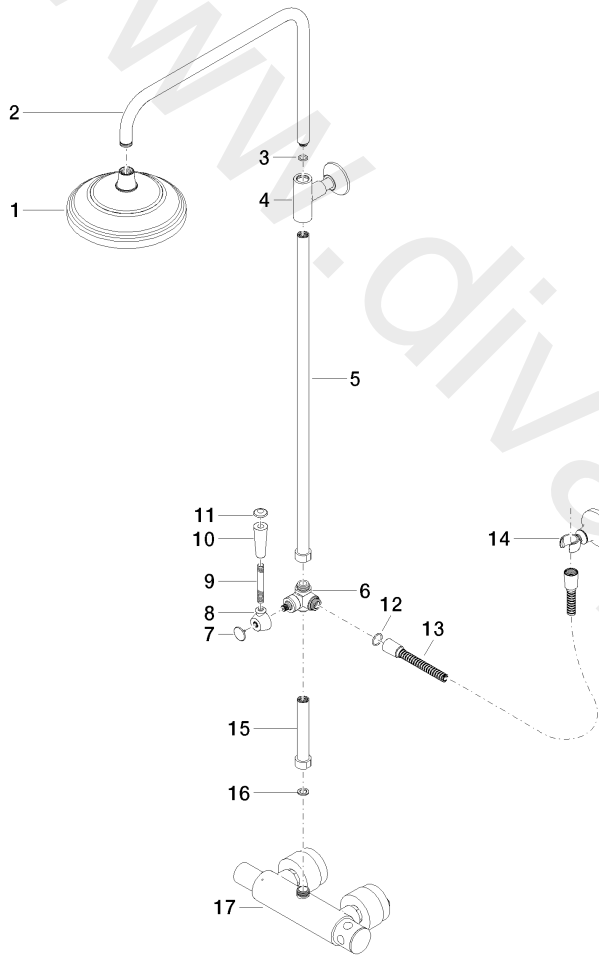

Shower - MADISON

Exposed shower set with shower thermostat without hand shower - Chrome

Article number: 34 459 360-00 0010

Shower - MADISON

Exposed shower set with shower thermostat without hand shower - Chrome

Article number: 34 459 360-00 0010

Spare parts list

Position	Number of units	Item Number	Spare part	Lead time
1	1	04 12 05 038 30-00	shower	10
2	1	04 28 22 101 20-00	spout	10
3	1	09 14 10 011 90	seal	2
4	1	90 17 11 037 01-00	holder	10
5	1	90 28 22 104 00-00	pipe	10
6	1	90 17 09 045 01-00	diverter	10
7	1	09 30 30 064-00	screw	10
8	1	09 18 20 011-00	base	10
9	1	09 28 22 013 90	pipe	2
10	1	11 170 370-00	Lever insert - Chrome	10
11	1	09 30 30 062-00	screw	10
12	1	09 14 10 122 90	seal	2
13	1	28 104 970-00	Metal shower hose 1/2" x 1/2" x 49-1/4" - Chrome	2
14	1	28 050 410-00	holder	60
15	1	90 28 22 103 00-00	pipe	10
16	1	09 14 20 002 90	seal	2
17	1	04 17 01 044 01-00	fitting	10