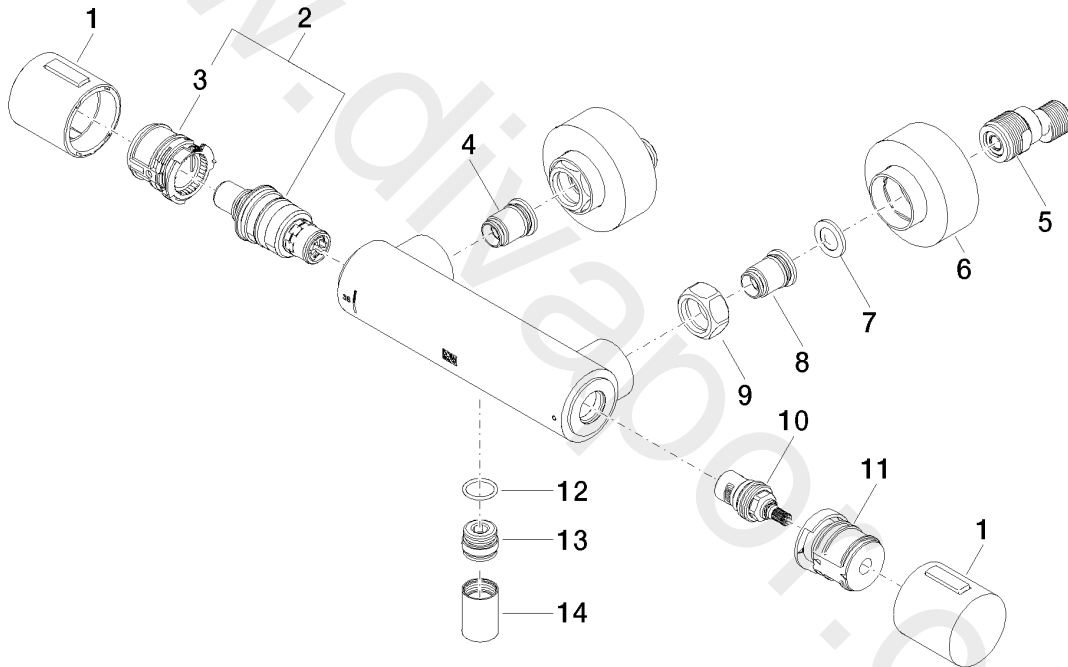

Shower - DEQUE

Shower thermostat for wall-mounted installation - Chrome

Article number: 34 442 979-00

Shower - DEQUE

Shower thermostat for wall-mounted installation - Chrome

Article number: 34 442 979-00

Spare parts list

Position	Number of units	Item Number	Spare part	Lead time
1	2	90 17 33 015 00-00	handle	10
2	1	90 15 02 070 00 90	cartridge	2
3	1	90 30 40 010 00 90	regulator	2
4	1	04 31 20 530 00 90	insert	2
5	2	04 11 04 030 00 90	connection	2
6	2	90 31 20 512 00-00	rosette	2
7	2	09 29 30 050 90	sieve	2
8	1	04 31 20 540 00 90	insert	2
9	2	09 24 77 008-00	nut	10
10	1	90 90 03 236 00 90	top	2
11	1	90 30 40 017 00 90	base	2
12	1	09 14 10 010 90	seal	2
13	1	09 31 20 511-00	nipple	10
14	1	09 21 02 069-00	cover	10