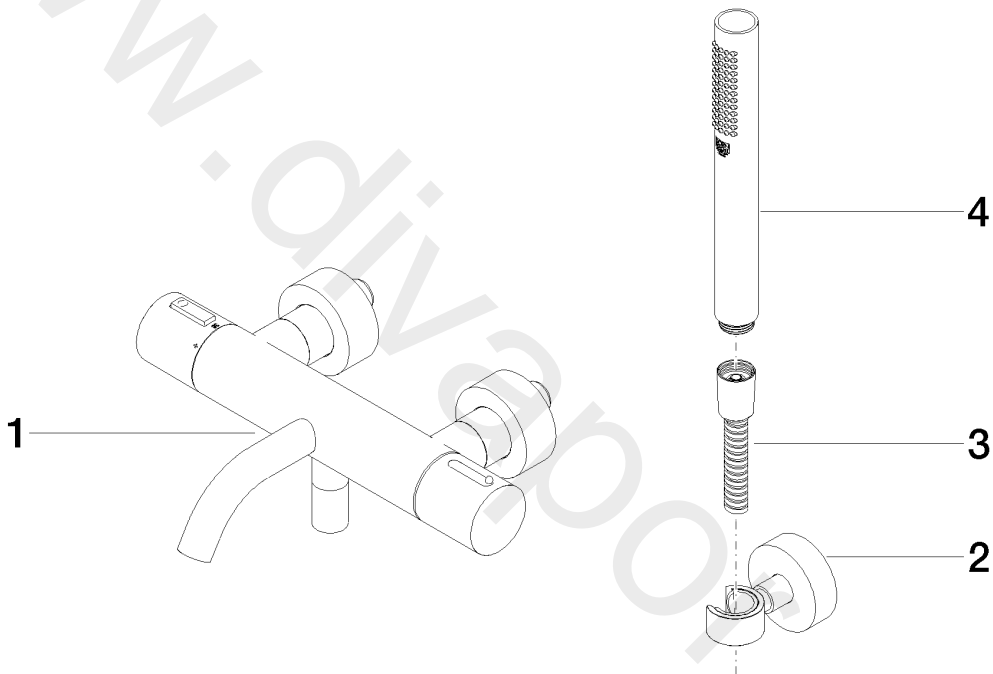

Bath - META

Bath thermostat for wall mounting with hand shower set

Article number: 34 234 979-33

Bath - META

Bath thermostat for wall mounting with hand shower set

Article number: 34 234 979-33

Spare parts list

Position	Quantity used	Item Number	Spare part	Delivery time
1	1	34 201 979-33	Bath thermostat for wall mounting without shower set	30
2	1	28 050 920-33	holder	-
3	1	90 30 02 072 00-33	Metal shower hose 1/2" x 3/8" x 1250 mm	30
4	1	28 019 979-33	Hand shower	10