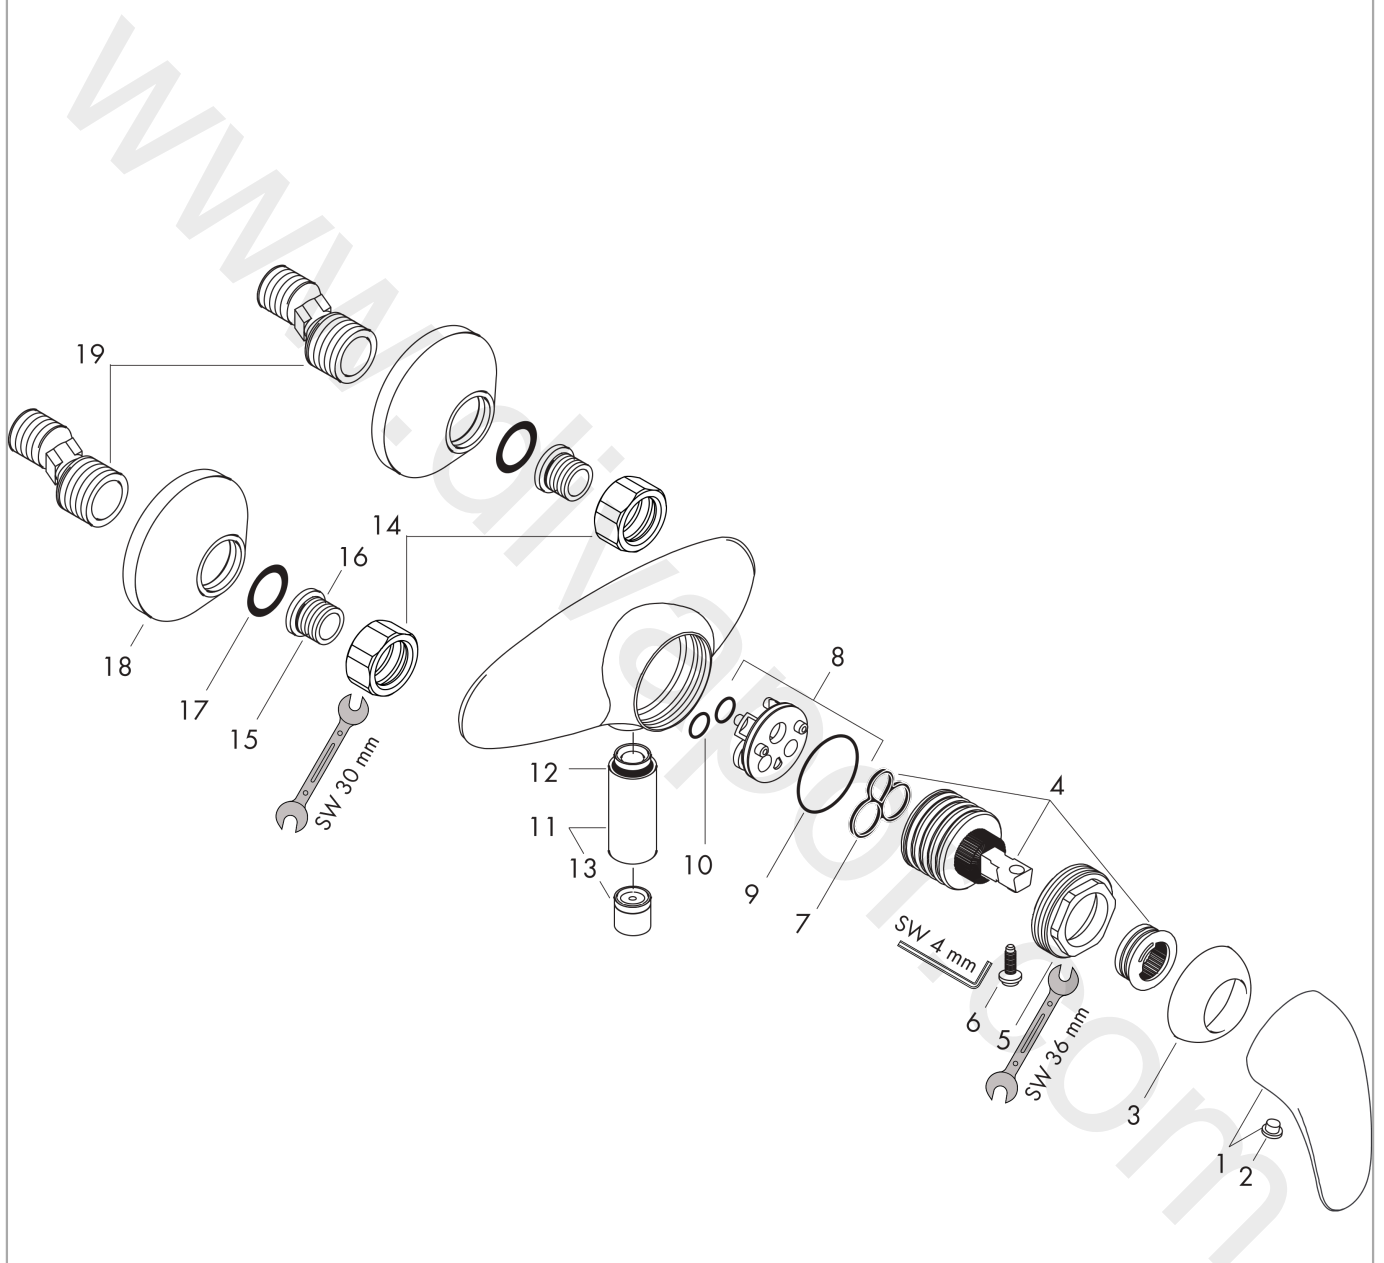

**Talis E**  
**Single lever shower mixer for exposed installation**  
 Surfaces: Article Number: **33600000**

**Exploded Drawing**

Year of production: **01/99 - 05/09**

**Talis E**  
**Single lever shower mixer for exposed installation**  
 Surfaces: Article Number: **33600000**

### Spare part list

Year of production: **01/99 - 05/09**

Pos.	Description	Article Number	Price	PU
1	handle	33091000	£ 64,00	1
2	screw cover	94191000	£ 3,30	1
3	flange	94192000	£ 20,50	1
4	cartridge, assy	92730000	£ 35,00	1
5	nut	94194000	£ 25,00	1
6	locking screw for handle	96059000	£ 9,00	1
7	seal	95008000	£ 9,00	1
8	adapter for cartridge	97773000	£ 9,00	1
9	O-Ring 32x2	98193000	£ 3,30	1
10	O-ring 9x1,8	98118000	£ 3,30	1
11	Hose Connection	96044000	£ 25,00	1
12	O-ring 14x2	98129000	£ 3,30	1
13	set of non return valves DW 15	94074000	£ 16,10	1
14	set of nuts	96157000	£ 35,00	1
15	connecting thread	97220000	£ 16,10	1
16	O-ring 15x2	98163000	£ 3,30	1
17	filter packing	96922000	£ 9,00	1
18	escutcheon Ø 70 mm	94135000	£ 13,30	1
19	set of S-unions (±12 mm)	94140000	£ 51,00	1
a	set of S-unions (±32 mm)	98592000	£ 43,00	1