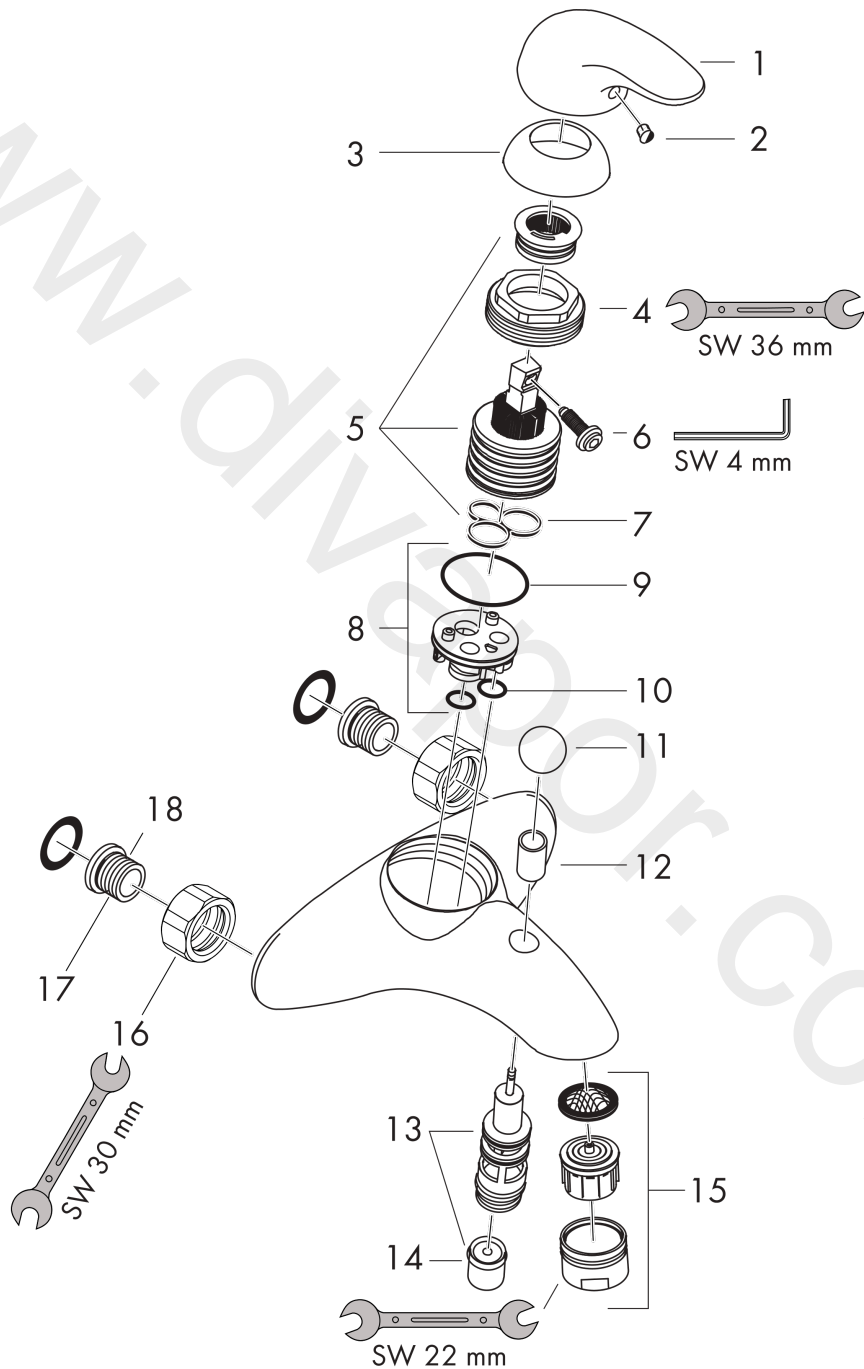

Talis E
 Single Lever Bath Mixer DN15
 Surfaces: Article Number: 33401000

Exploded Drawing

Year of production: 03/99 - 02/06

Talis E
Single Lever Bath Mixer DN15
 Surfaces: Article Number: **33401000**

Spare part list

Year of production: **03/99 - 02/06**

Pos.	Description	Article Number	Price	PU
1	handle	33091000	£ 64,00	1
2	screw cover	94191000	£ 3,30	1
3	flange	94192000	£ 20,50	1
4	nut	94194000	£ 25,00	1
5	cartridge, assy	92730000	£ 35,00	1
6	locking screw for handle	96059000	£ 9,00	1
7	seal	95008000	£ 9,00	1
8	adapter for cartridge	97773000	£ 9,00	1
9	O-Ring 32x2	98193000	£ 3,30	1
10	O-ring 9x1,8	98118000	£ 3,30	1
11	diverter knob	94078000	£ 16,10	1
12	sleeve	97738000	£ 6,10	1
13	selector assy	94077000	£ 43,00	1
14	set of non return valves DW 15	94074000	£ 16,10	1
15	aerator M24x1 (25 l/min)	13914000	£ 19,50	1
16	set of nuts	96157000	£ 35,00	1
17	connecting thread	97220000	£ 16,10	1
18	O-ring 15x2	98163000	£ 3,30	1
a	diverter fixing device	97211000	£ 3,30	1