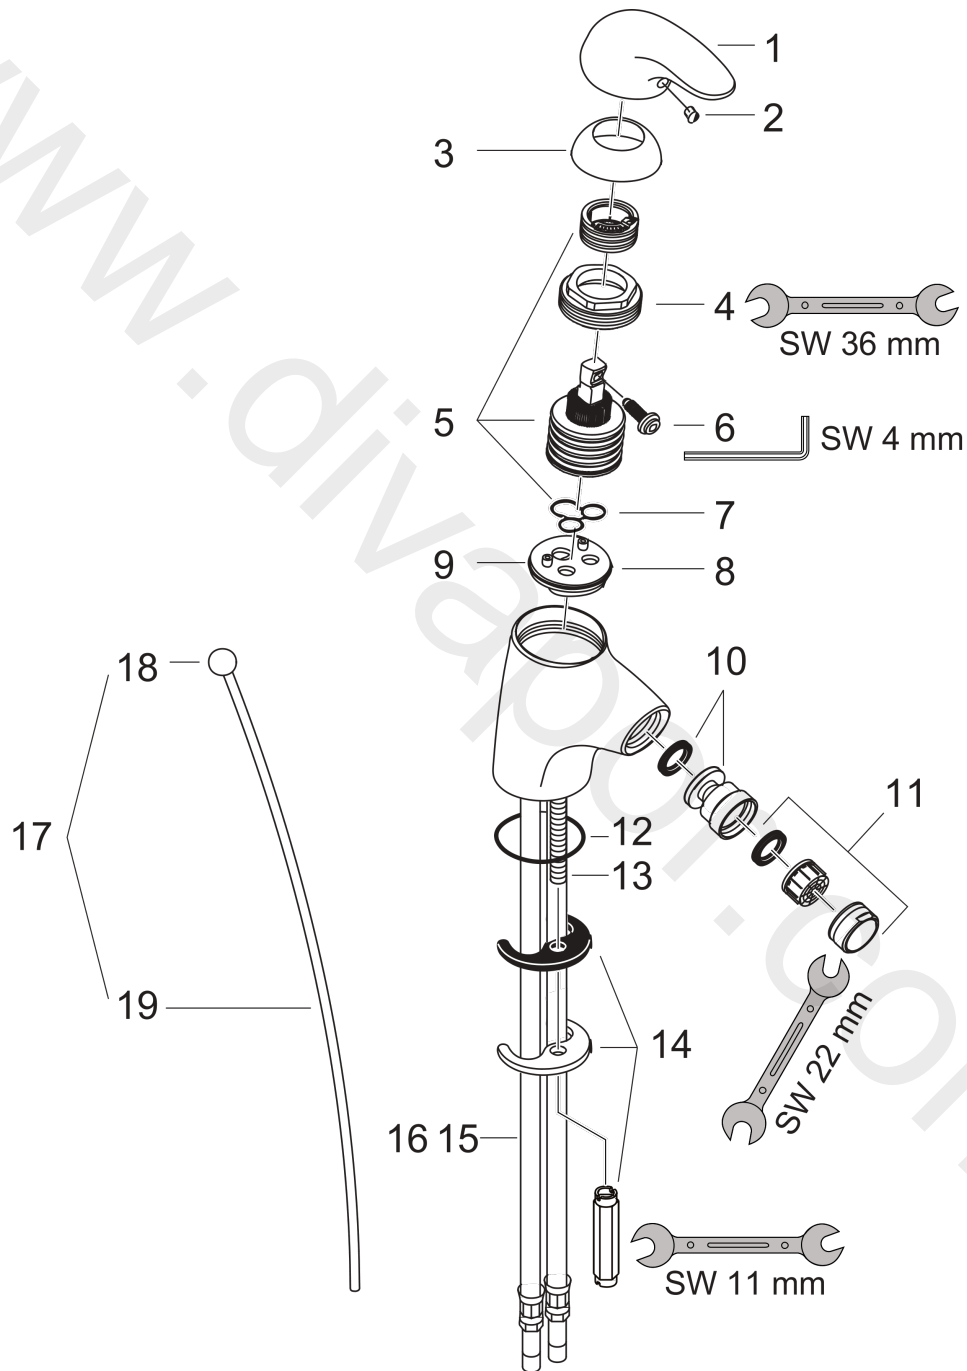

Talis E  
 Single Lever Bidet Mixer DN15  
 Surfaces: Article Number: 33200000

Exploded Drawing

Year of production: 09/97 - 12/08

**Talis E**

**Single Lever Bidet Mixer DN15**

Surfaces: Article Number: **33200000**

**Spare part list**

Year of production: **09/97 - 12/08**

Pos.	Description	Article Number	Price	PU
1	handle	33091000	£ 64,00	1
2	screw cover	94191000	£ 3,30	1
3	flange	94192000	£ 20,50	1
4	nut	94194000	£ 25,00	1
5	cartridge, assy	92730000	£ 35,00	1
6	locking screw for handle	96059000	£ 9,00	1
7	seal	95008000	£ 9,00	1
8	adapter for cartridge	97214000	£ 20,50	1
9	O-ring 35x2,5	96006000	£ 3,30	1
10	ball joint	92036000	£ 25,00	1
11	aerator M24x1 (7 l/min)	13085000	£ 13,30	1
12	seal	98166000	£ 3,30	1
13	screw M8 x 68	97736000	£ 6,10	1
14	fixing set	96016000	£ 35,00	1
15	connection hose 450 mm M8x0,75 G3/8	95001000	£ 35,00	1
16	O-ring 7x1,5	98422000	£ 3,30	1
17	pop up rod	92620000	£ 35,00	1
18	diverter knob	94066000	£ 9,00	1
19	pull rod	94067000	£ 20,50	1
a	pop up waste	94139000	£ 96,00	1