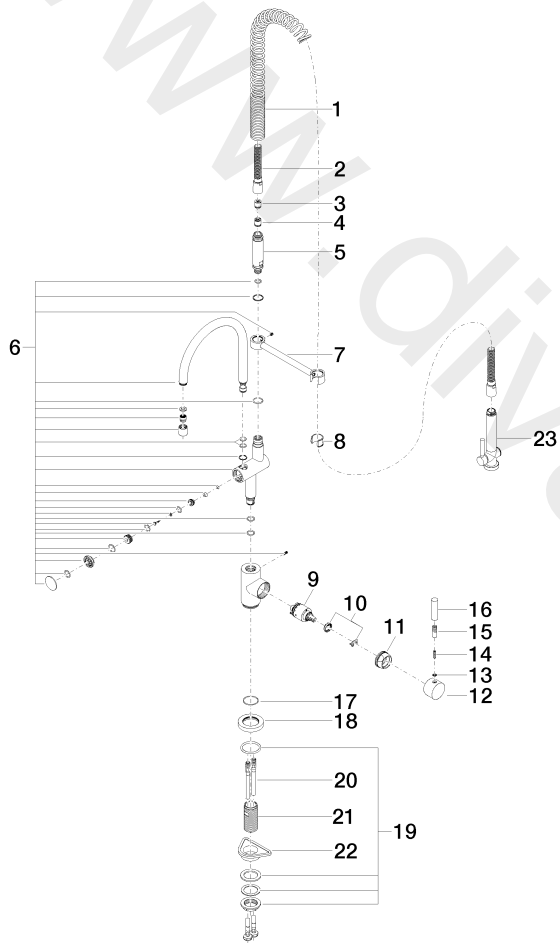

Kitchen - TARA

Profi single-lever mixer - Brushed Platinum

Article number: 33 880 888-06

Date of manufacture from 5/3/2021

Kitchen - TARA

Profi single-lever mixer - Brushed Platinum

Article number: 33 880 888-06

Date of manufacture from 5/3/2021

Spare parts list

Position	Quantity used	Item Number	Spare part	Delivery time
1	1	09 16 02 034 90	spring	2
2	1	09 30 02 065-06	hose	10
3	1	09 23 01 046 90	back-flow preventer	2
4	1	09 23 01 141 90	back-flow preventer	2
5	1	09 30 01 067 10-06	adaptor	10
6	1	90 19 88 019 00-06	spout	10
7	1	04 17 20 014 00-06	holder	10
8	1	09 18 40 035 90	sleeve	2
9	1	90 15 05 063 00 90	cartridge	2
10	1	04 28 10 148 00 90	accessories	2
11	1	09 24 04 107-06	nut	10
12	1	90 20 88 040 00-06	handle	10
13	1	09 30 11 032 90	disc	2
14	1	09 31 11 010 90	pin	2
15	1	09 24 04 048-06	nipple	10
16	1	09 20 62 005-06	handle	10
17	1	09 14 10 102 90	seal	2
18	1	09 28 10 055-06	rosette	10
19	1	04 23 10 009 02 90	fixing set	2
20	2	04 30 04 105 00 90	hose	2
21	1	09 30 01 010 90	adaptor	2
22	1	09 18 40 090 90	sleeve	2
23	1	04 12 11 097 11-06	shower	10