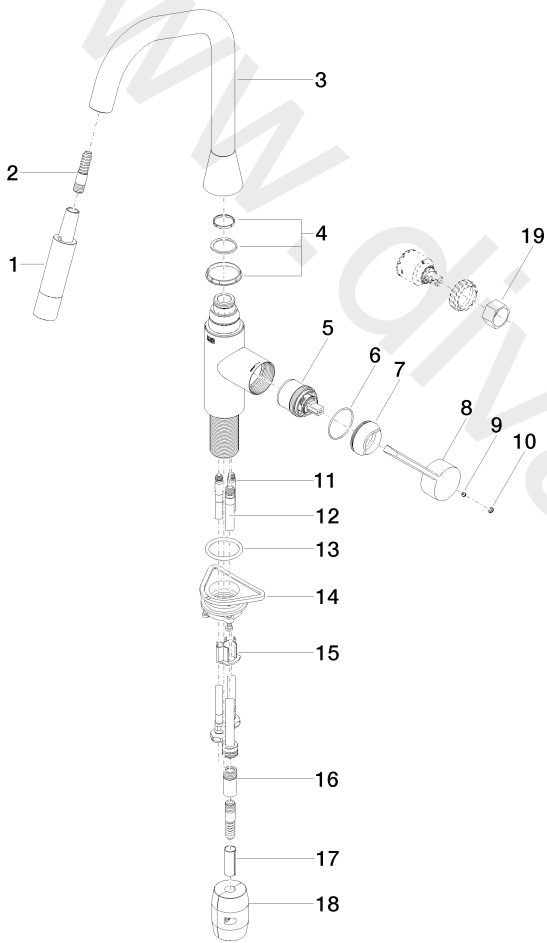

Kitchen - SYNC

Single-lever mixer Pull-down with spray function - Brushed Dark Platinum

Article number: 33 875 895-99

Date of manufacture from 7/1/2021

Kitchen - SYNC

Single-lever mixer Pull-down with spray function - Brushed Dark Platinum

Article number: 33 875 895-99

Date of manufacture from 7/1/2021

Spare parts list

Position	Quantity used	Item Number	Spare part	Delivery time
1	1	04 12 11 148 00-99	shower	2
2	1	04 30 02 120 00-85	hose	30
3	1	90 28 22 301 00-99	spout	30
4	1	90 28 10 161 00 90	set	2
5	1	90 15 05 064 02 90	cartridge	2
6	1	09 14 10 190 90	seal	2
7	1	09 28 30 030-99	cover	30
8	1	09 20 89 020-99	handle	30
9	1	09 31 11 063 90	pin	2
10	1	90 31 20 087 00-99	plug	30
11	2	04 30 04 101 00 90	hose	2
12	1	04 28 20 067 00 90	pipe	2
13	1	09 14 10 036 90	seal	2
14	1	04 30 11 040 00 90	fixing set	2
15	1	09 20 93 056 90	insert	2
16	1	90 24 03 253 00 90	adaptor	2
17	1	09 30 03 038 90	hose	2
18	1	04 21 50 010 00 90	accessories	2
19	1	09 30 09 031 90	key	2