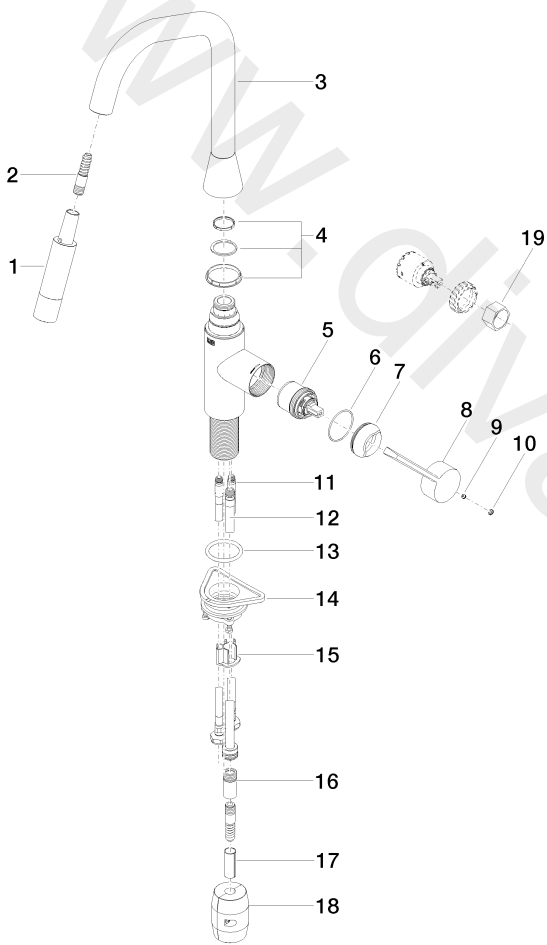

Kitchen - SYNC

Single-lever mixer Pull-down with spray function - Platinum

Article number: 33 875 895-08

Date of manufacture from 7/1/2021

Kitchen - SYNC

Single-lever mixer Pull-down with spray function - Platinum

Article number: 33 875 895-08

Date of manufacture from 7/1/2021

## Spare parts list

Position	Quantity used	Item Number	Spare part	Delivery time
1	1	04 12 11 148 00-08	shower	20
2	1	04 30 02 120 00-85	hose	30
3	1	90 28 22 301 00-08	spout	20
4	1	90 28 10 161 00 90	set	2
5	1	90 15 05 064 02 90	cartridge	2
6	1	09 14 10 190 90	seal	2
7	1	09 28 30 030-08	cover	20
8	1	09 20 89 020-08	handle	20
9	1	09 31 11 063 90	pin	2
10	1	90 31 20 087 00-08	plug	20
11	2	04 30 04 101 00 90	hose	2
12	1	04 28 20 067 00 90	pipe	2
13	1	09 14 10 036 90	seal	2
14	1	04 30 11 040 00 90	fixing set	2
15	1	09 20 93 056 90	insert	2
16	1	90 24 03 253 00 90	adaptor	2
17	1	09 30 03 038 90	hose	2
18	1	04 21 50 010 00 90	accessories	2
19	1	09 30 09 031 90	key	2