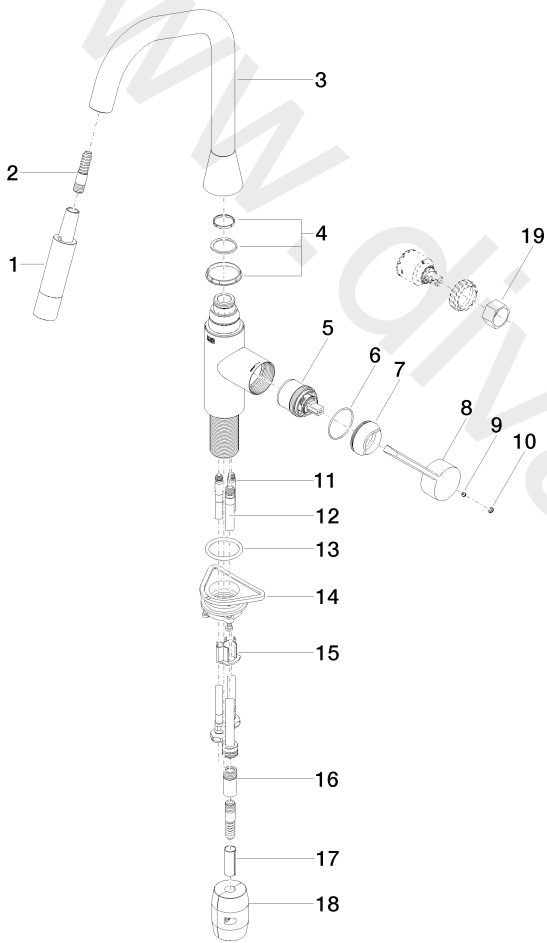

Kitchen - SYNC

Single-lever mixer Pull-down with spray function - Brushed Platinum

Article number: 33 875 895-06

Date of manufacture from 7/1/2021

Kitchen - SYNC

Single-lever mixer Pull-down with spray function - Brushed Platinum

Article number: 33 875 895-06

Date of manufacture from 7/1/2021

Spare parts list

Position	Quantity used	Item Number	Spare part	Delivery time
1	1	04 12 11 148 00-06	shower	10
2	1	04 30 02 120 00-85	hose	30
3	1	90 28 22 301 00-06	spout	10
4	1	90 28 10 161 00 90	set	2
5	1	90 15 05 064 02 90	cartridge	2
6	1	09 14 10 190 90	seal	2
7	1	09 28 30 030-06	cover	10
8	1	09 20 89 020-06	handle	10
9	1	09 31 11 063 90	pin	2
10	1	90 31 20 087 00-06	plug	10
11	2	04 30 04 101 00 90	hose	2
12	1	04 28 20 067 00 90	pipe	2
13	1	09 14 10 036 90	seal	2
14	1	04 30 11 040 00 90	fixing set	2
15	1	09 20 93 056 90	insert	2
16	1	90 24 03 253 00 90	adaptor	2
17	1	09 30 03 038 90	hose	2
18	1	04 21 50 010 00 90	accessories	2
19	1	09 30 09 031 90	key	2