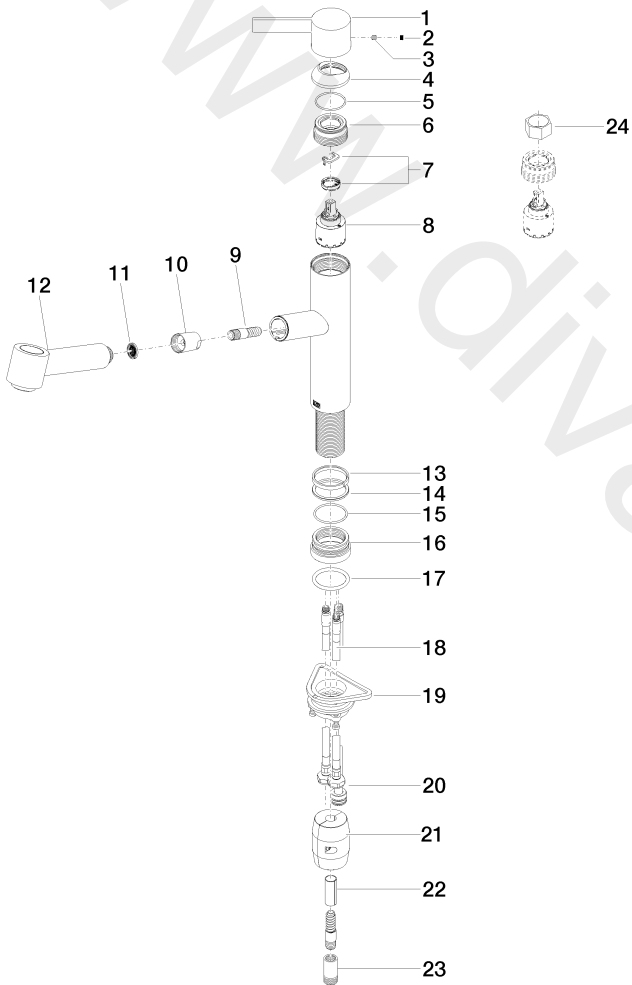

Kitchen - ENO

Single-lever mixer Pull-out with spray function - Brushed Dark Platinum

Article number: 33 875 760-99

Date of manufacture from 5/7/2021

Kitchen - ENO

Single-lever mixer Pull-out with spray function - Brushed Dark Platinum

Article number: 33 875 760-99

Date of manufacture from 5/7/2021

Spare parts list

Position	Quantity used	Item Number	Spare part	Delivery time
1	1	09 20 76 001-99	handle	30
2	1	09 31 20 109 90	plug	2
3	1	09 31 11 030 90	pin	2
4	1	09 28 30 012-99	cover	30
5	1	09 14 10 102 90	seal	2
6	1	09 24 04 270 90	nut	2
7	1	04 28 10 148 00 90	accessories	2
8	1	90 15 05 064 00 90	cartridge	2
9	1	04 30 02 121 00-85	hose	30
10	1	90 24 03 255 00-99	nut	30
11	1	09 23 01 039 90	sieve	2
12	1	04 12 11 098 00-99	shower	30
13	1	09 14 15 029 90	ring	2
14	1	09 28 10 144 90	ring	2
15	1	09 14 10 034 90	seal	2
16	1	09 27 76 001-99	rosette	30
17	1	09 14 10 036 90	seal	2
18	2	04 30 04 101 00 90	hose	2
19	1	04 30 11 040 00 90	fixing set	2
20	1	04 28 20 067 00 90	pipe	2
21	1	04 21 50 010 00 90	accessories	2
22	1	09 30 03 038 90	hose	2
23	1	90 24 03 253 00 90	adaptor	2
24	1	09 30 09 031 90	key	2