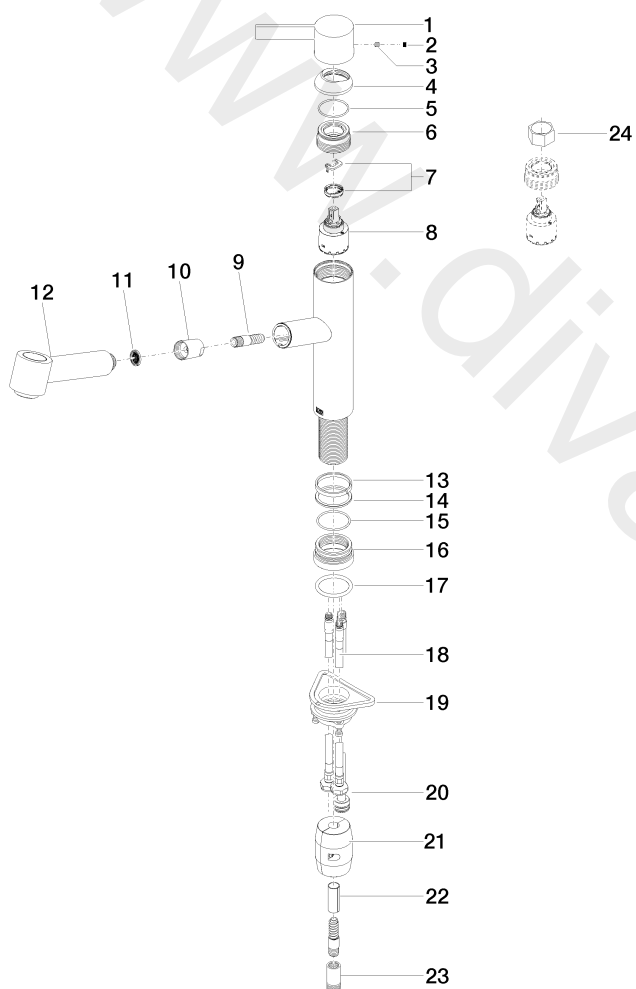

Kitchen - ENO

Single-lever mixer Pull-out with spray function - Platinum

Article number: 33 875 760-08

Date of manufacture from 5/7/2021

Kitchen - ENO

Single-lever mixer Pull-out with spray function - Platinum

Article number: 33 875 760-08

Date of manufacture from 5/7/2021

Spare parts list

Position	Quantity used	Item Number	Spare part	Delivery time
1	1	09 20 76 001-08	handle	20
2	1	09 31 20 109 90	plug	2
3	1	09 31 11 030 90	pin	2
4	1	09 28 30 012-08	cover	20
5	1	09 14 10 102 90	seal	2
6	1	09 24 04 270 90	nut	2
7	1	04 28 10 148 00 90	accessories	2
8	1	90 15 05 064 00 90	cartridge	2
9	1	04 30 02 121 00-85	hose	30
10	1	90 24 03 255 00-08	nut	20
11	1	09 23 01 039 90	sieve	2
12	1	04 12 11 098 00-08	shower	20
13	1	09 14 15 029 90	ring	2
14	1	09 28 10 144 90	ring	2
15	1	09 14 10 034 90	seal	2
16	1	09 27 76 001-08	rosette	20
17	1	09 14 10 036 90	seal	2
18	2	04 30 04 101 00 90	hose	2
19	1	04 30 11 040 00 90	fixing set	2
20	1	04 28 20 067 00 90	pipe	2
21	1	04 21 50 010 00 90	accessories	2
22	1	09 30 03 038 90	hose	2
23	1	90 24 03 253 00 90	adaptor	2
24	1	09 30 09 031 90	key	2