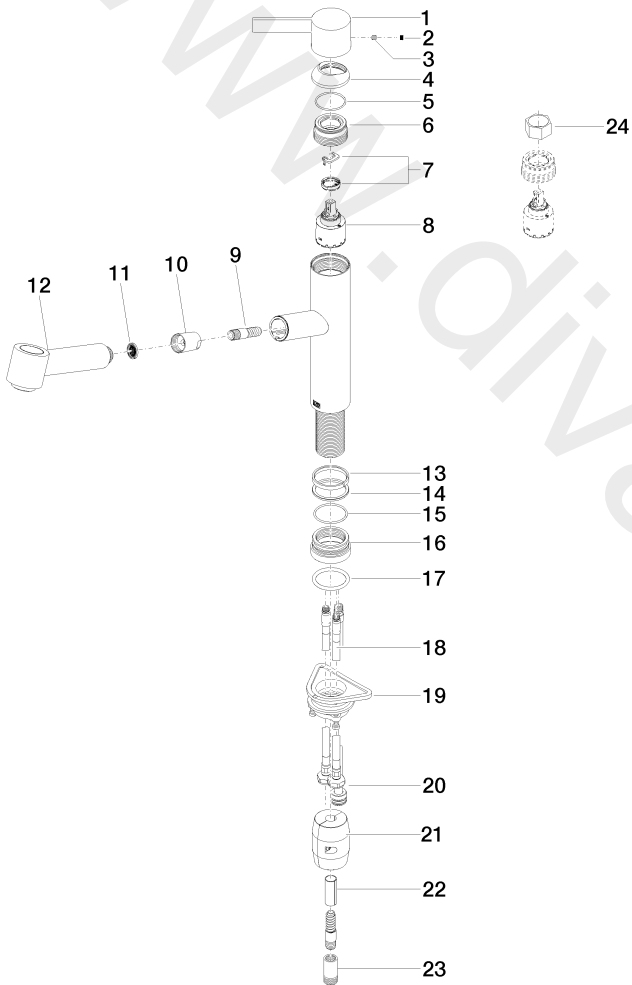

Kitchen - ENO

Single-lever mixer Pull-out with spray function - Brushed Platinum

Article number: 33 875 760-06

Date of manufacture from 5/7/2021

Kitchen - ENO

Single-lever mixer Pull-out with spray function - Brushed Platinum

Article number: 33 875 760-06

Date of manufacture from 5/7/2021

Spare parts list

Position	Quantity used	Item Number	Spare part	Delivery time
1	1	09 20 76 001-06	handle	10
2	1	09 31 20 109 90	plug	2
3	1	09 31 11 030 90	pin	2
4	1	09 28 30 012-06	cover	10
5	1	09 14 10 102 90	seal	2
6	1	09 24 04 270 90	nut	2
7	1	04 28 10 148 00 90	accessories	2
8	1	90 15 05 064 00 90	cartridge	2
9	1	04 30 02 121 00-85	hose	30
10	1	90 24 03 255 00-06	nut	10
11	1	09 23 01 039 90	sieve	2
12	1	04 12 11 098 00-06	shower	10
13	1	09 14 15 029 90	ring	2
14	1	09 28 10 144 90	ring	2
15	1	09 14 10 034 90	seal	2
16	1	09 27 76 001-06	rosette	10
17	1	09 14 10 036 90	seal	2
18	2	04 30 04 101 00 90	hose	2
19	1	04 30 11 040 00 90	fixing set	2
20	1	04 28 20 067 00 90	pipe	2
21	1	04 21 50 010 00 90	accessories	2
22	1	09 30 03 038 90	hose	2
23	1	90 24 03 253 00 90	adaptor	2
24	1	09 30 09 031 90	key	2