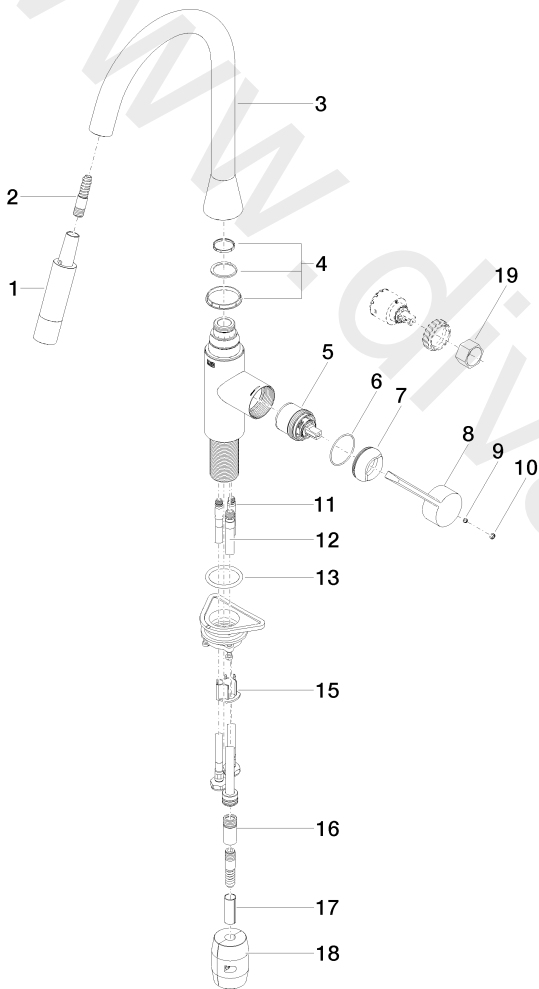

Kitchen - SYNC

Single-lever mixer Pull-down with spray function - Brushed Dark Platinum

Article number: 33 870 895-99

Date of manufacture from 5/20/2021

Kitchen - SYNC

Single-lever mixer Pull-down with spray function - Brushed Dark Platinum

Article number: 33 870 895-99

Date of manufacture from 5/20/2021

Spare parts list

| Position | Quantity used | Item Number | Spare part | Delivery time |
|----------|---------------|--------------------|-------------|---------------|
| 1 | 1 | 04 12 11 148 00-99 | shower | 2 |
| 2 | 1 | 04 30 02 120 00-85 | hose | 30 |
| 3 | 1 | 90 28 22 302 00-99 | spout | 30 |
| 4 | 1 | 90 28 10 161 00 90 | set | 2 |
| 5 | 1 | 90 15 05 064 02 90 | cartridge | 2 |
| 6 | 1 | 09 14 10 190 90 | seal | 2 |
| 7 | 1 | 09 28 30 030-99 | cover | 30 |
| 8 | 1 | 09 20 89 020-99 | handle | 30 |
| 9 | 1 | 09 31 11 063 90 | pin | 2 |
| 10 | 1 | 90 31 20 087 00-99 | plug | 30 |
| 11 | 2 | 04 30 04 101 00 90 | hose | 2 |
| 12 | 1 | 04 28 20 067 00 90 | pipe | 2 |
| 13 | 1 | 09 14 10 036 90 | seal | 2 |
| 14 | 1 | 04 30 11 040 00 90 | fixing set | 2 |
| 15 | 1 | 09 20 93 056 90 | insert | 2 |
| 16 | 1 | 90 24 03 253 00 90 | adaptor | 2 |
| 17 | 1 | 09 30 03 038 90 | hose | 2 |
| 18 | 1 | 04 21 50 010 00 90 | accessories | 2 |
| 19 | 1 | 09 30 09 031 90 | key | 2 |