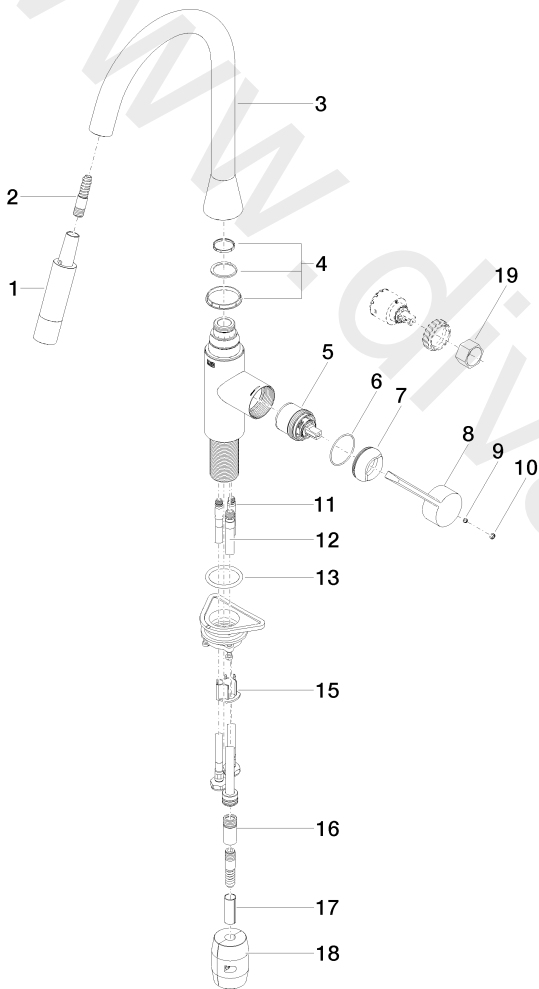

Kitchen - SYNC

Single-lever mixer Pull-down with spray function - Platinum

Article number: 33 870 895-08

Date of manufacture from 5/20/2021

Kitchen - SYNC

Single-lever mixer Pull-down with spray function - Platinum

Article number: 33 870 895-08

Date of manufacture from 5/20/2021

Spare parts list

Position	Quantity used	Item Number	Spare part	Delivery time
1	1	04 12 11 148 00-08	shower	20
2	1	04 30 02 120 00-85	hose	30
3	1	90 28 22 302 00-08	spout	20
4	1	90 28 10 161 00 90	set	2
5	1	90 15 05 064 02 90	cartridge	2
6	1	09 14 10 190 90	seal	2
7	1	09 28 30 030-08	cover	20
8	1	09 20 89 020-08	handle	20
9	1	09 31 11 063 90	pin	2
10	1	90 31 20 087 00-08	plug	20
11	2	04 30 04 101 00 90	hose	2
12	1	04 28 20 067 00 90	pipe	2
13	1	09 14 10 036 90	seal	2
14	1	04 30 11 040 00 90	fixing set	2
15	1	09 20 93 056 90	insert	2
16	1	90 24 03 253 00 90	adaptor	2
17	1	09 30 03 038 90	hose	2
18	1	04 21 50 010 00 90	accessories	2
19	1	09 30 09 031 90	key	2