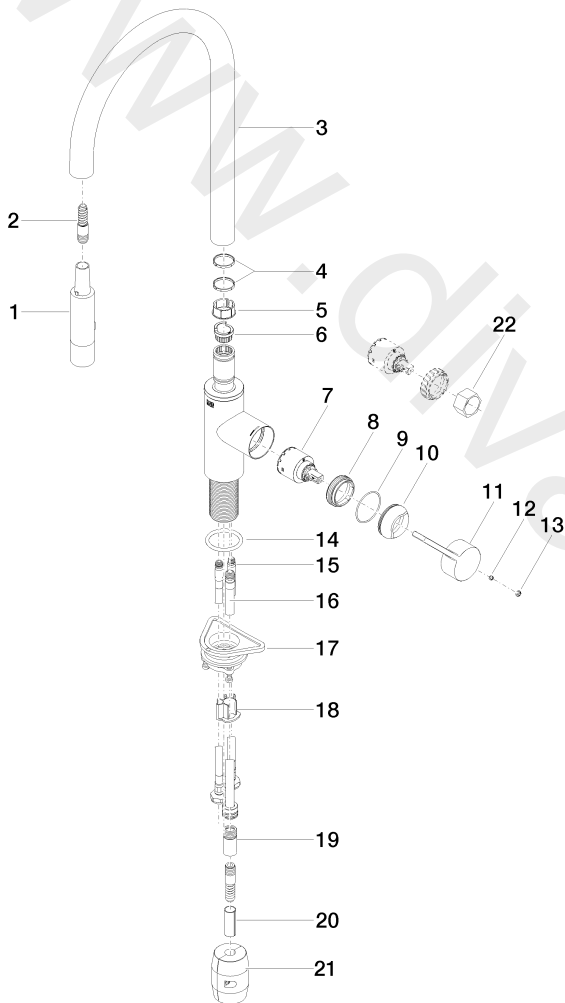

Kitchen - TARA ULTRA

Single-lever mixer Pull-down with spray function - Brushed Dark Platinum

Article number: 33 870 875-99

Date of manufacture from 5/3/2021

Kitchen - TARA ULTRA

Single-lever mixer Pull-down with spray function - Brushed Dark Platinum

Article number: 33 870 875-99

Date of manufacture from 5/3/2021

Spare parts list

Position	Quantity used	Item Number	Spare part	Delivery time
1	1	04 12 11 148 00-99	shower	2
2	1	04 30 02 120 00-85	hose	30
3	1	90 28 22 304 00-99	spout	30
4	2	09 28 10 160 90	ring	2
5	1	09 18 40 186 90	sleeve	2
6	1	09 30 11 203 90	ring	2
7	1	90 15 05 064 00 90	cartridge	2
8	1	09 23 10 072 90	nut	60
9	1	09 14 10 190 90	seal	2
10	1	09 28 30 030-99	cover	30
11	1	09 20 87 020-99	handle	30
12	1	09 31 11 063 90	pin	2
13	1	90 31 20 087 00-99	plug	30
14	1	09 14 10 036 90	seal	2
15	2	04 30 04 101 00 90	hose	2
16	1	04 28 20 067 00 90	pipe	2
17	1	04 30 11 040 00 90	fixing set	2
18	1	09 20 93 056 90	insert	2
19	1	90 24 03 253 00 90	adaptor	2
20	1	09 30 03 038 90	hose	2
21	1	04 21 50 010 00 90	accessories	2
22	1	09 30 09 031 90	key	2