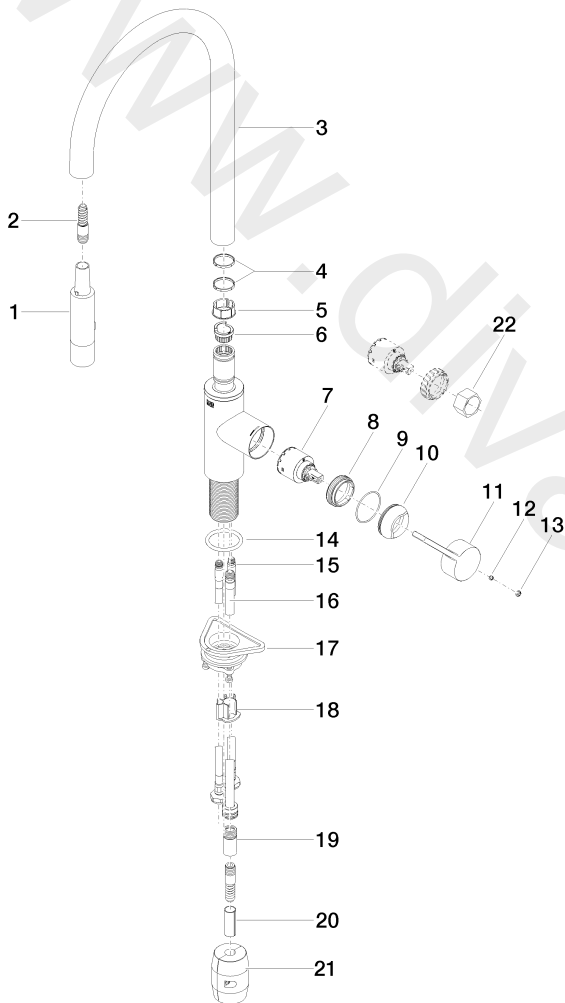

Kitchen - TARA ULTRA

Single-lever mixer Pull-down with spray function - Platinum

Article number: 33 870 875-08

Date of manufacture from 5/3/2021

## Kitchen - TARA ULTRA

Single-lever mixer Pull-down with spray function - Platinum

Article number: 33 870 875-08

Date of manufacture from 5/3/2021

### Spare parts list

Position	Quantity used	Item Number	Spare part	Delivery time
1	1	04 12 11 148 00-08	shower	20
2	1	04 30 02 120 00-85	hose	30
3	1	90 28 22 304 00-08	spout	20
4	2	09 28 10 160 90	ring	2
5	1	09 18 40 186 90	sleeve	2
6	1	09 30 11 203 90	ring	2
7	1	90 15 05 064 00 90	cartridge	2
8	1	09 23 10 072 90	nut	60
9	1	09 14 10 190 90	seal	2
10	1	09 28 30 030-08	cover	20
11	1	09 20 87 020-08	handle	20
12	1	09 31 11 063 90	pin	2
13	1	90 31 20 087 00-08	plug	20
14	1	09 14 10 036 90	seal	2
15	2	04 30 04 101 00 90	hose	2
16	1	04 28 20 067 00 90	pipe	2
17	1	04 30 11 040 00 90	fixing set	2
18	1	09 20 93 056 90	insert	2
19	1	90 24 03 253 00 90	adaptor	2
20	1	09 30 03 038 90	hose	2
21	1	04 21 50 010 00 90	accessories	2
22	1	09 30 09 031 90	key	2