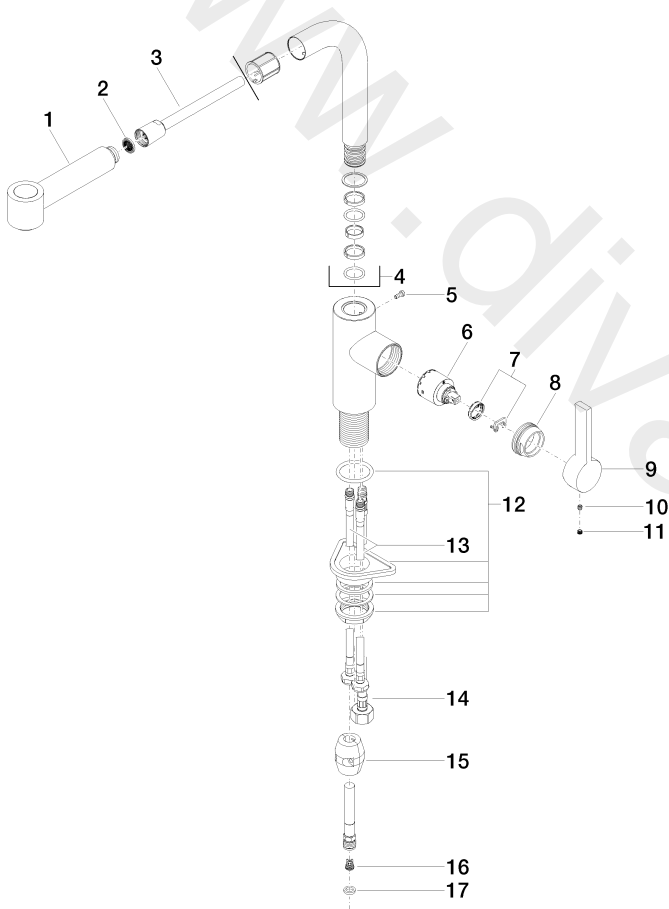

Kitchen - ELIO

Single-lever mixer Pull-out with spray function - Brushed Dark Platinum

Article number: 33 870 790-99

Date of manufacture from 5/5/2021

Kitchen - ELIO

Single-lever mixer Pull-out with spray function - Brushed Dark Platinum

Article number: 33 870 790-99

Date of manufacture from 5/5/2021

Spare parts list

Position	Quantity used	Item Number	Spare part	Delivery time
1	1	04 12 11 098 00-99	shower	30
2	1	09 23 01 039 90	sieve	2
3	1	04 30 02 059 00-99	hose	30
4	1	90 28 22 186 00-99	spout	30
5	1	09 30 30 054 90	screw	2
6	1	90 15 05 061 00 90	cartridge	2
7	1	04 28 10 148 00 90	accessories	2
8	1	09 24 04 141-99	nut	30
9	1	09 20 79 040-99	handle	30
10	1	09 31 11 030 90	pin	2
11	1	09 31 20 109 90	plug	2
12	1	04 23 10 044 02 90	fixing set	2
13	2	04 30 04 104 00 90	hose	2
14	1	04 30 04 029 00 90	hose	2
15	1	04 21 50 005 00 90	accessories	2
16	1	09 23 01 131 90	back-flow preventer	2
17	1	09 14 20 019 90	seal	2