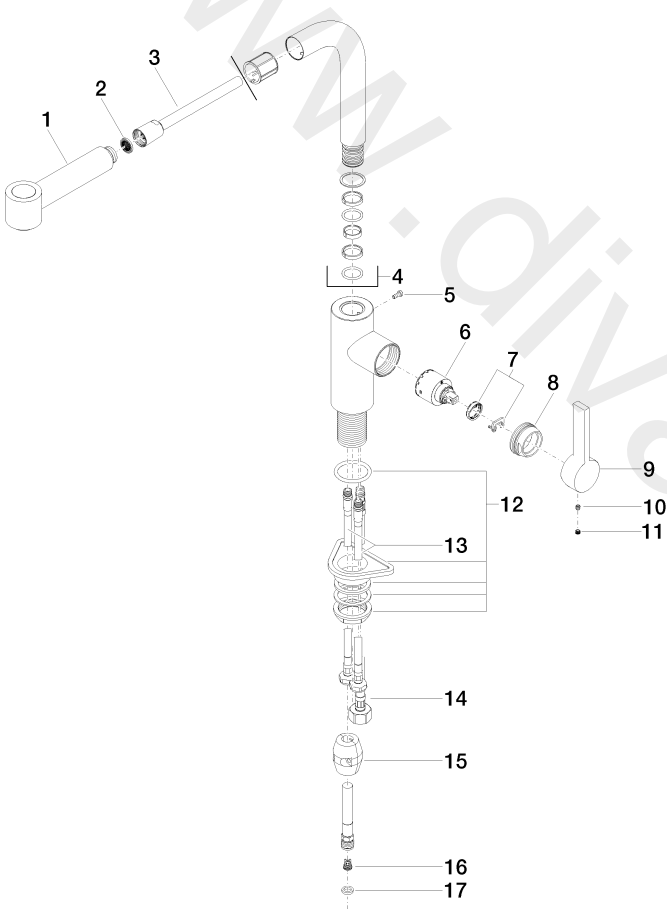

Kitchen - ELIO

Single-lever mixer Pull-out with spray function - Platinum

Article number: 33 870 790-08

Date of manufacture from 5/5/2021

Kitchen - ELIO

Single-lever mixer Pull-out with spray function - Platinum

Article number: 33 870 790-08

Date of manufacture from 5/5/2021

## Spare parts list

Position	Quantity used	Item Number	Spare part	Delivery time
1	1	04 12 11 098 00-08	shower	20
2	1	09 23 01 039 90	sieve	2
3	1	04 30 02 059 00-08	hose	20
4	1	90 28 22 186 00-08	spout	20
5	1	09 30 30 054 90	screw	2
6	1	90 15 05 061 00 90	cartridge	2
7	1	04 28 10 148 00 90	accessories	2
8	1	09 24 04 141-08	nut	20
9	1	09 20 79 040-08	handle	20
10	1	09 31 11 030 90	pin	2
11	1	09 31 20 109 90	plug	2
12	1	04 23 10 044 02 90	fixing set	2
13	2	04 30 04 104 00 90	hose	2
14	1	04 30 04 029 00 90	hose	2
15	1	04 21 50 005 00 90	accessories	2
16	1	09 23 01 131 90	back-flow preventer	2
17	1	09 14 20 019 90	seal	2