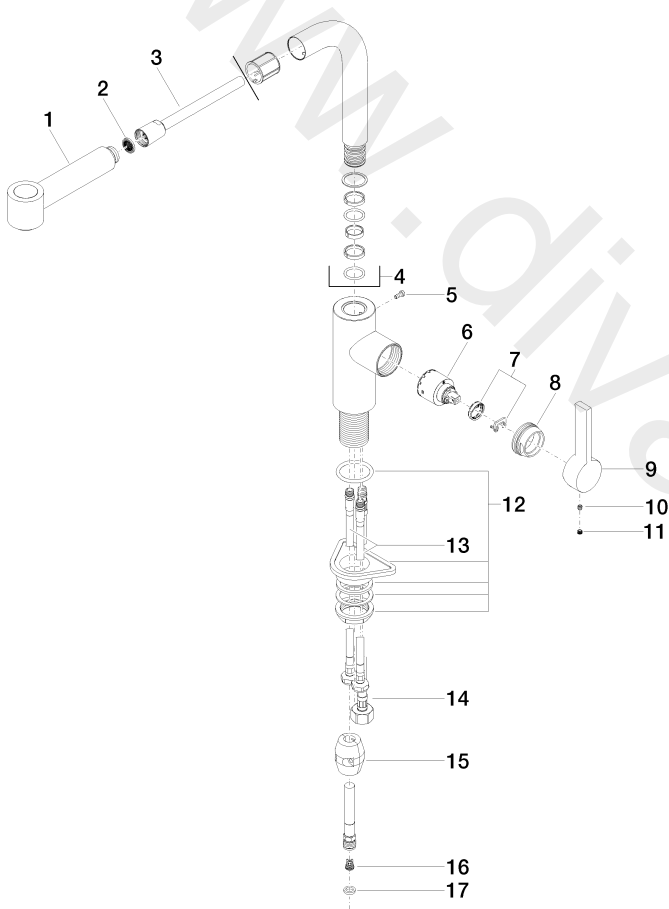

Kitchen - ELIO

Single-lever mixer Pull-out with spray function - Brushed Platinum

Article number: 33 870 790-06

Date of manufacture from 5/5/2021

Kitchen - ELIO

Single-lever mixer Pull-out with spray function - Brushed Platinum

Article number: 33 870 790-06

Date of manufacture from 5/5/2021

Spare parts list

| Position | Quantity used | Item Number | Spare part | Delivery time |
|----------|---------------|--------------------|---------------------|---------------|
| 1 | 1 | 04 12 11 098 00-06 | shower | 10 |
| 2 | 1 | 09 23 01 039 90 | sieve | 2 |
| 3 | 1 | 04 30 02 059 00-06 | hose | 10 |
| 4 | 1 | 90 28 22 186 00-06 | spout | 10 |
| 5 | 1 | 09 30 30 054 90 | screw | 2 |
| 6 | 1 | 90 15 05 061 00 90 | cartridge | 2 |
| 7 | 1 | 04 28 10 148 00 90 | accessories | 2 |
| 8 | 1 | 09 24 04 141-06 | nut | 10 |
| 9 | 1 | 09 20 79 040-06 | handle | 10 |
| 10 | 1 | 09 31 11 030 90 | pin | 2 |
| 11 | 1 | 09 31 20 109 90 | plug | 2 |
| 12 | 1 | 04 23 10 044 02 90 | fixing set | 2 |
| 13 | 2 | 04 30 04 104 00 90 | hose | 2 |
| 14 | 1 | 04 30 04 029 00 90 | hose | 2 |
| 15 | 1 | 04 21 50 005 00 90 | accessories | 2 |
| 16 | 1 | 09 23 01 131 90 | back-flow preventer | 2 |
| 17 | 1 | 09 14 20 019 90 | seal | 2 |