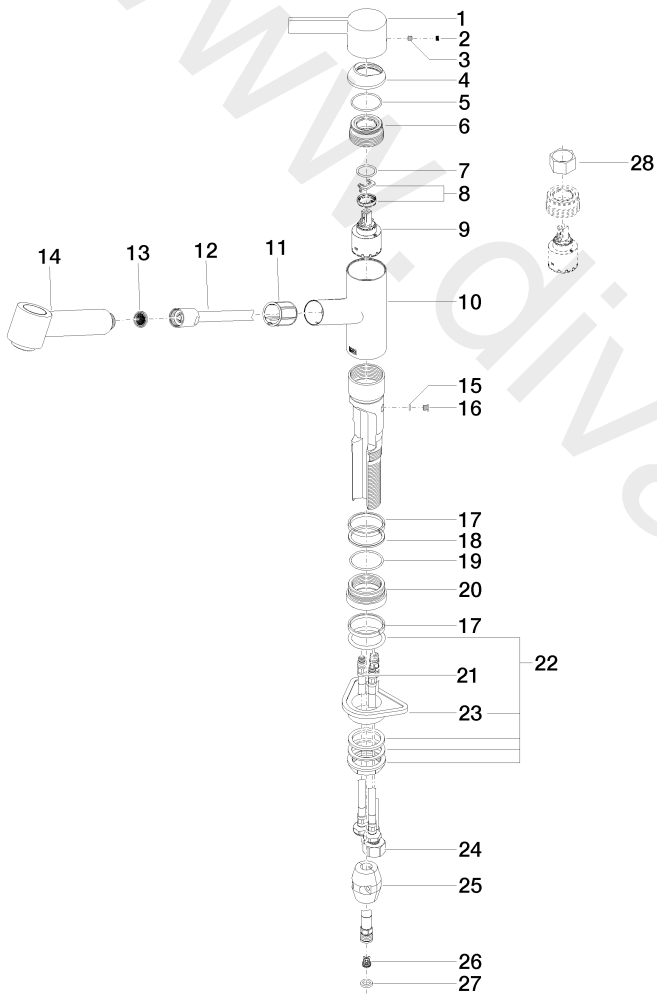

Kitchen - ENO

Single-lever mixer Pull-out with spray function - Platinum

Article number: 33 870 760-08

Date of manufacture from 5/1/2021

Kitchen - ENO

Single-lever mixer Pull-out with spray function - Platinum

Article number: 33 870 760-08

Date of manufacture from 5/1/2021

## Spare parts list

Position	Quantity used	Item Number	Spare part	Delivery time
1	1	09 20 76 001-08	handle	20
2	1	09 31 20 109 90	plug	2
3	1	09 31 11 030 90	pin	2
4	1	09 28 30 012-08	cover	20
5	1	09 14 10 102 90	seal	2
6	1	09 24 04 270 90	nut	2
7	1	09 14 10 031 90	seal	2
8	1	04 28 10 148 00 90	accessories	2
9	1	90 15 05 064 00 90	cartridge	2
10	1	09 19 76 001-08	sleeve	20
11	1	09 18 40 099 90	sleeve	2
12	1	04 30 02 059 00-08	hose	20
13	1	09 23 01 039 90	sieve	2
14	1	04 12 11 098 00-08	shower	20
15	1	09 14 10 001 90	seal	2
16	1	09 30 30 113 20 90	screw	2
17	2	09 14 15 029 90	ring	2
18	1	09 28 10 144 90	ring	2
19	1	09 14 10 034 90	seal	2
20	1	09 27 76 001-08	rosette	20
21	2	04 30 04 100 00 90	hose	2
22	1	04 23 10 044 02 90	fixing set	2
23	1	09 18 40 090 90	sleeve	2
24	1	04 30 04 029 00 90	hose	2
25	1	04 21 50 005 00 90	accessories	2
26	1	09 23 01 131 90	back-flow preventer	2
27	1	09 14 20 019 90	seal	2
28	1	09 30 09 031 90	key	2