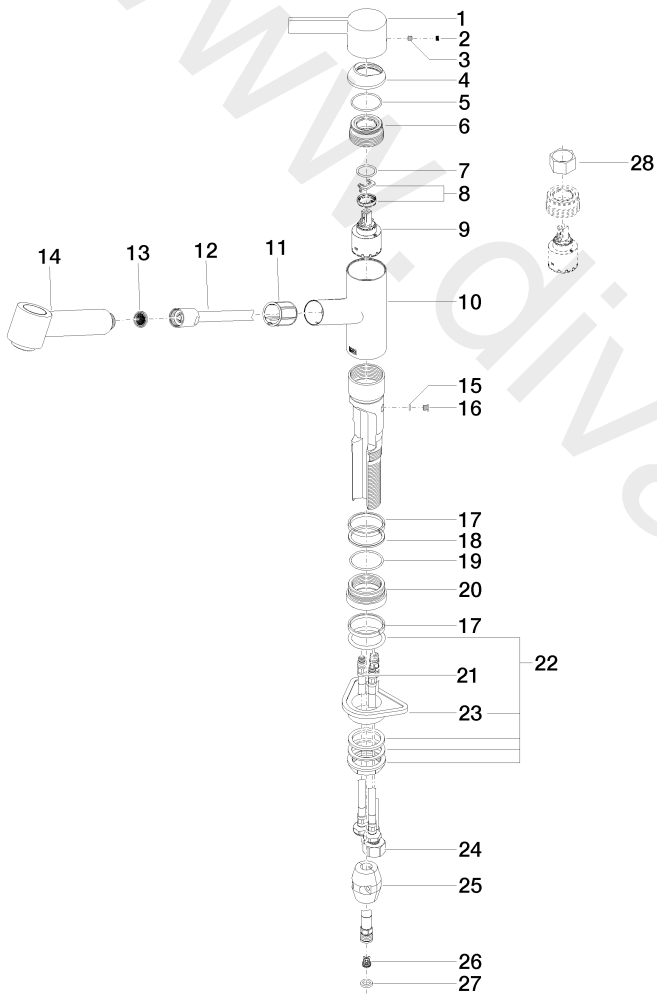

Kitchen - ENO

Single-lever mixer Pull-out with spray function - Brushed Platinum

Article number: 33 870 760-06

Date of manufacture from 5/1/2021

Kitchen - ENO

Single-lever mixer Pull-out with spray function - Brushed Platinum

Article number: 33 870 760-06

Date of manufacture from 5/1/2021

Spare parts list

Position	Quantity used	Item Number	Spare part	Delivery time
1	1	09 20 76 001-06	handle	10
2	1	09 31 20 109 90	plug	2
3	1	09 31 11 030 90	pin	2
4	1	09 28 30 012-06	cover	10
5	1	09 14 10 102 90	seal	2
6	1	09 24 04 270 90	nut	2
7	1	09 14 10 031 90	seal	2
8	1	04 28 10 148 00 90	accessories	2
9	1	90 15 05 064 00 90	cartridge	2
10	1	09 19 76 001-06	sleeve	10
11	1	09 18 40 099 90	sleeve	2
12	1	04 30 02 059 00-06	hose	10
13	1	09 23 01 039 90	sieve	2
14	1	04 12 11 098 00-06	shower	10
15	1	09 14 10 001 90	seal	2
16	1	09 30 30 113 20 90	screw	2
17	2	09 14 15 029 90	ring	2
18	1	09 28 10 144 90	ring	2
19	1	09 14 10 034 90	seal	2
20	1	09 27 76 001-06	rosette	10
21	2	04 30 04 100 00 90	hose	2
22	1	04 23 10 044 02 90	fixing set	2
23	1	09 18 40 090 90	sleeve	2
24	1	04 30 04 029 00 90	hose	2
25	1	04 21 50 005 00 90	accessories	2
26	1	09 23 01 131 90	back-flow preventer	2
27	1	09 14 20 019 90	seal	2
28	1	09 30 09 031 90	key	2