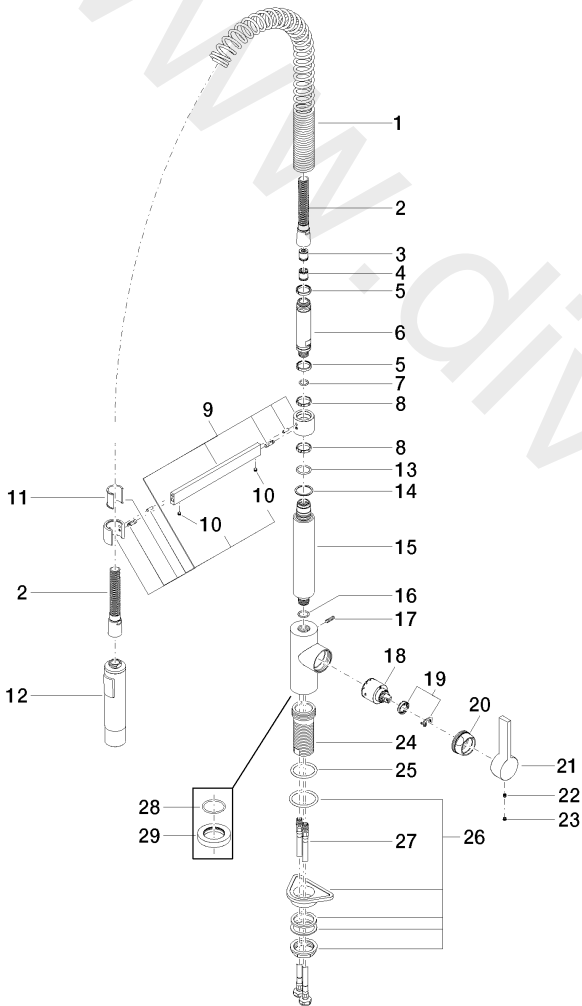

Kitchen - TARA ULTRA

Profi single-lever mixer - Platinum

Article number: 33 860 875-08

Date of manufacture from 5/3/2021

Kitchen - TARA ULTRA

Profi single-lever mixer - Platinum

Article number: 33 860 875-08

Date of manufacture from 5/3/2021

Spare parts list

Position	Quantity used	Item Number	Spare part	Delivery time
1	1	09 16 02 035 90	spring	2
2	1	09 30 02 065-08	hose	20
3	1	09 23 01 046 90	back-flow preventer	2
4	1	09 23 01 141 90	back-flow preventer	2
5	2	09 14 15 024 90	ring	2
6	1	09 30 01 067 10-08	adaptor	20
7	1	09 14 10 077 90	seal	2
8	2	09 28 10 181 90	ring	2
9	1	04 17 20 029 00-08	holder	20
10	2	04 31 11 112 00 90	pin	2
11	1	09 18 40 118 90	sleeve	2
12	1	04 12 11 092 10-08	shower	20
13	1	09 14 10 100 90	seal	2
14	1	09 28 10 122 90	ring	2
15	1	09 11 10 072 10-08	connection	20
16	1	09 14 10 055 90	seal	2
17	1	04 31 11 113 00 90	pin	2
18	1	90 15 05 061 00 90	cartridge	2
19	1	04 28 10 148 00 90	accessories	2
20	1	09 24 04 107-08	nut	20
21	1	09 20 79 040-08	handle	20
22	1	09 31 11 030 90	pin	2
23	1	09 31 20 109 90	plug	2
24	1	09 30 01 111 20 90	sleeve	2
25	1	09 14 10 036 90	seal	2
26	1	04 23 10 044 02 90	fixing set	2
27	2	04 30 04 105 00 90	hose	2
28	1	09 14 10 149 90	seal	2
29	1	09 28 10 035-08	rosette	60