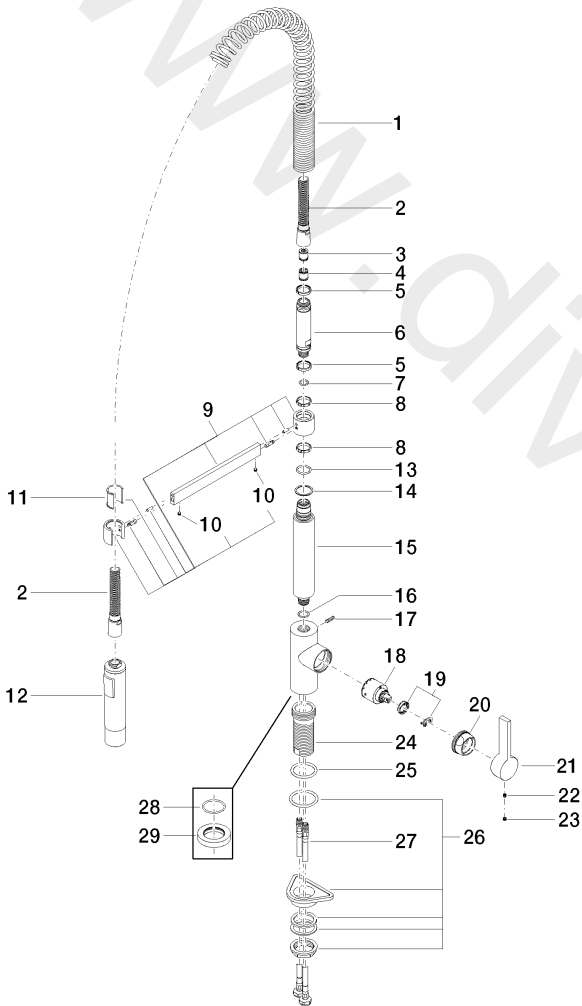

Kitchen - TARA ULTRA
Profi single-lever mixer - Brushed Platinum
Article number: 33 860 875-06
Date of manufacture from 5/3/2021

Kitchen - TARA ULTRA

Profi single-lever mixer - Brushed Platinum

Article number: 33 860 875-06

Date of manufacture from 5/3/2021

Spare parts list

Position	Quantity used	Item Number	Spare part	Delivery time
1	1	09 16 02 035 90	spring	2
2	1	09 30 02 065-06	hose	10
3	1	09 23 01 046 90	back-flow preventer	2
4	1	09 23 01 141 90	back-flow preventer	2
5	2	09 14 15 024 90	ring	2
6	1	09 30 01 067 10-06	adaptor	10
7	1	09 14 10 077 90	seal	2
8	2	09 28 10 181 90	ring	2
9	1	04 17 20 029 00-06	holder	10
10	2	04 31 11 112 00 90	pin	2
11	1	09 18 40 118 90	sleeve	2
12	1	04 12 11 092 10-06	shower	10
13	1	09 14 10 100 90	seal	2
14	1	09 28 10 122 90	ring	2
15	1	09 11 10 072 10-06	connection	10
16	1	09 14 10 055 90	seal	2
17	1	04 31 11 113 00 90	pin	2
18	1	90 15 05 061 00 90	cartridge	2
19	1	04 28 10 148 00 90	accessories	2
20	1	09 24 04 107-06	nut	10
21	1	09 20 79 040-06	handle	10
22	1	09 31 11 030 90	pin	2
23	1	09 31 20 109 90	plug	2
24	1	09 30 01 111 20 90	sleeve	2
25	1	09 14 10 036 90	seal	2
26	1	04 23 10 044 02 90	fixing set	2
27	2	04 30 04 105 00 90	hose	2
28	1	09 14 10 149 90	seal	2
29	1	09 28 10 035-06	rosette	10