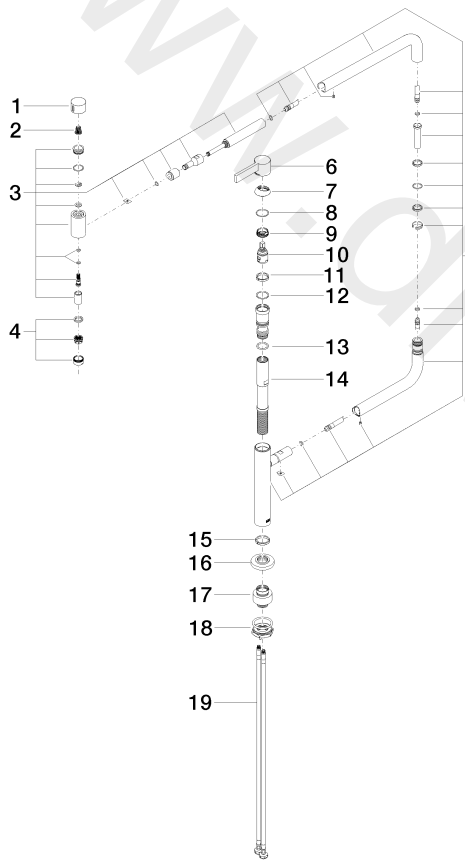

Kitchen - TARA ULTRA  
PIVOT Single-lever mixer - Platinum  
Article number: 33 845 875-08  
Date of manufacture from 5/3/2021

Kitchen - TARA ULTRA  
PIVOT Single-lever mixer - Platinum  
Article number: 33 845 875-08  
Date of manufacture from 5/3/2021

## Spare parts list

| Position | Quantity used | Item Number        | Spare part | Delivery time |
|----------|---------------|--------------------|------------|---------------|
| 1        | 1             | 09 20 62 025-08    | handle     | 60            |
| 2        | 1             | 90 12 12 002 00 90 | fixing cap | 2             |
| 3        | 1             | 90 19 87 001 00-08 | spout      | 20            |
| 4        | 1             | 90 23 01 026 07-08 | aerator    | 20            |
| 5        | 1             | 90 28 22 257 00-08 | joint      | 20            |
| 6        | 1             | 90 20 87 004 00-08 | handle     | 20            |
| 7        | 1             | 09 28 30 013-08    | cover      | 20            |
| 8        | 1             | 09 14 10 091 90    | seal       | 2             |
| 9        | 1             | 09 24 04 266 90    | nut        | 2             |
| 10       | 1             | 90 15 05 042 00 90 | cartridge  | 2             |
| 11       | 1             | 09 28 10 156 90    | ring       | 2             |
| 12       | 1             | 09 14 10 063 90    | seal       | 2             |
| 13       | 1             | 09 14 10 081 90    | seal       | 2             |
| 14       | 1             | 09 30 01 126 90    | connection | 2             |
| 15       | 1             | 09 28 10 159 90    | ring       | 2             |
| 16       | 1             | 09 27 87 033-08    | rosette    | 20            |
| 17       | 1             | 12 845 970 90      | extension  | 2             |
| 18       | 1             | 04 30 11 085 87 90 | fixing set | 2             |
| 19       | 2             | 04 30 04 101 00 90 | hose       | 2             |