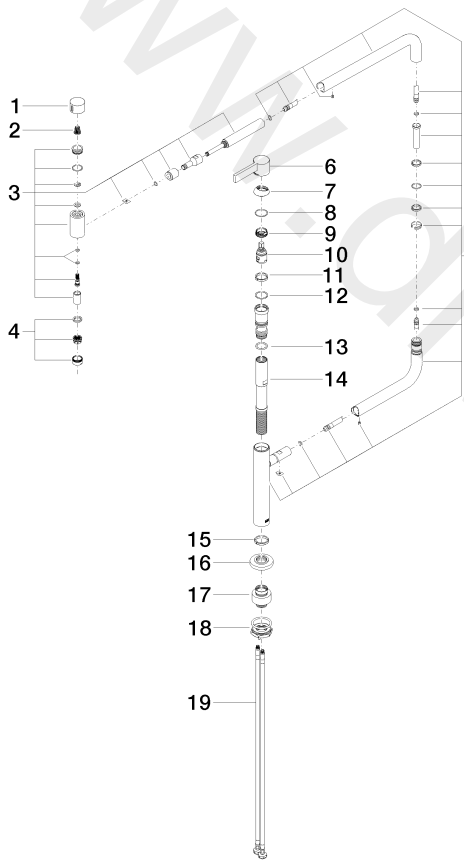

Kitchen - TARA ULTRA
PIVOT Single-lever mixer - Brushed Platinum
Article number: 33 845 875-06
Date of manufacture from 5/3/2021

Kitchen - TARA ULTRA
PIVOT Single-lever mixer - Brushed Platinum
Article number: 33 845 875-06
Date of manufacture from 5/3/2021

Spare parts list

Position	Quantity used	Item Number	Spare part	Delivery time
1	1	09 20 62 025-06	handle	10
2	1	90 12 12 002 00 90	fixing cap	2
3	1	90 19 87 001 00-06	spout	10
4	1	90 23 01 026 07-06	aerator	10
5	1	90 28 22 257 00-06	joint	10
6	1	90 20 87 004 00-06	handle	10
7	1	09 28 30 013-06	cover	10
8	1	09 14 10 091 90	seal	2
9	1	09 24 04 266 90	nut	2
10	1	90 15 05 042 00 90	cartridge	2
11	1	09 28 10 156 90	ring	2
12	1	09 14 10 063 90	seal	2
13	1	09 14 10 081 90	seal	2
14	1	09 30 01 126 90	connection	2
15	1	09 28 10 159 90	ring	2
16	1	09 27 87 033-06	rosette	10
17	1	12 845 970 90	extension	2
18	1	04 30 11 085 87 90	fixing set	2
19	2	04 30 04 101 00 90	hose	2