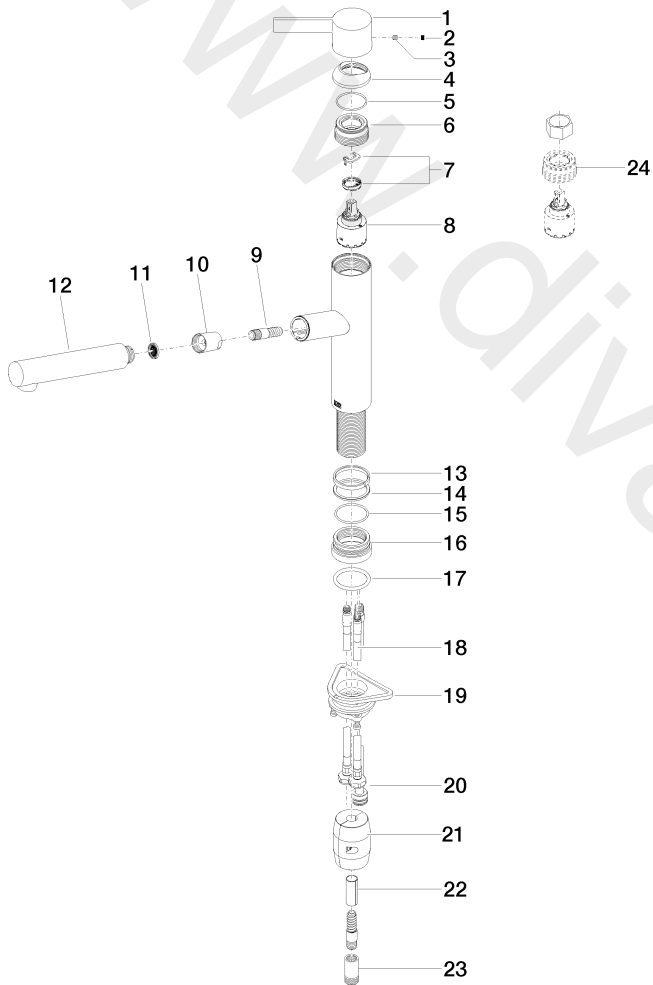

Kitchen - ENO

Single-lever mixer Pull-out - Platinum

Article number: 33 845 760-08

Date of manufacture from 5/7/2021

Spare parts list

| Position | Quantity used | Item Number | Spare part | Delivery time |
|----------|---------------|-------------|------------|-----------------------|
| | | | | Not available anymore |