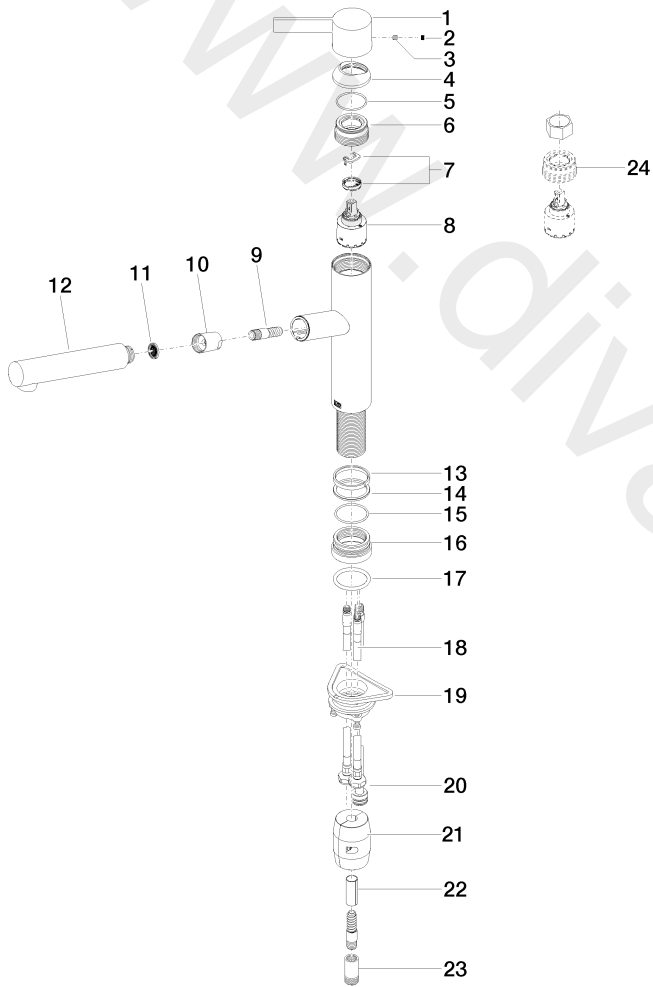

Kitchen - ENO

Single-lever mixer Pull-out - Brushed Platinum

Article number: 33 845 760-06

Date of manufacture from 5/7/2021

Kitchen - ENO

Single-lever mixer Pull-out - Brushed Platinum

Article number: 33 845 760-06

Date of manufacture from 5/7/2021

Spare parts list

Position	Quantity used	Item Number	Spare part	Delivery time
1	1	09 20 76 001-06	handle	10
2	1	09 31 20 109 90	plug	2
3	1	09 31 11 030 90	pin	2
4	1	09 28 30 012-06	cover	10
5	1	09 14 10 102 90	seal	2
6	1	09 24 04 270 90	nut	2
7	1	04 28 10 148 00 90	accessories	2
8	1	90 15 05 064 00 90	cartridge	2
9	1	04 30 02 121 00-85	hose	30
10	1	90 24 03 255 00-06	nut	10
11	1	09 23 01 039 90	sieve	2
12	1	04 12 11 106 00-06	shower	10
13	1	09 14 15 029 90	ring	2
14	1	09 28 10 144 90	ring	2
15	1	09 14 10 034 90	seal	2
16	1	09 27 76 001-06	rosette	10
17	1	09 14 10 036 90	seal	2
18	2	04 30 04 101 00 90	hose	2
19	1	04 30 11 040 00 90	fixing set	2
20	1	04 28 20 067 00 90	pipe	2
21	1	04 21 50 010 00 90	accessories	2
22	1	09 30 03 038 90	hose	2
23	1	90 24 03 253 00 90	adaptor	2
24	1	09 30 09 031 90	key	2