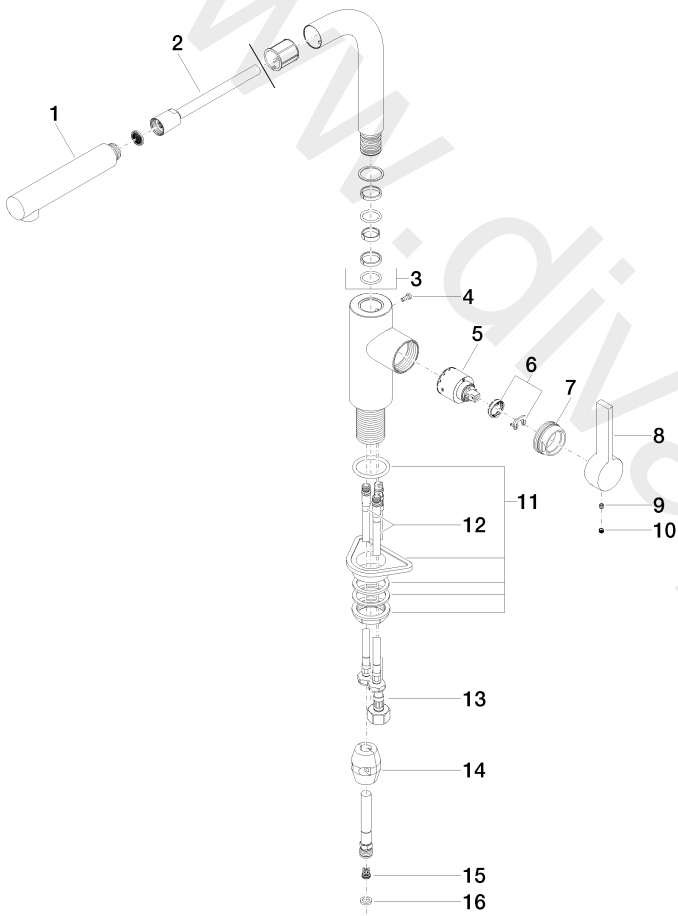

Kitchen - ELIO  
Single-lever mixer Pull-out - Brushed Dark Platinum  
Article number: 33 840 790-99  
Date of manufacture from 5/5/2021

Kitchen - ELIO

Single-lever mixer Pull-out - Brushed Dark Platinum

Article number: 33 840 790-99

Date of manufacture from 5/5/2021

## Spare parts list

Position	Quantity used	Item Number	Spare part	Delivery time
1	1	04 12 11 106 00-99	shower	30
2	1	04 30 02 059 00-99	hose	30
3	1	90 28 22 186 00-99	spout	30
4	1	09 30 30 054 90	screw	2
5	1	90 15 05 061 00 90	cartridge	2
6	1	04 28 10 148 00 90	accessories	2
7	1	09 24 04 141-99	nut	30
8	1	09 20 79 040-99	handle	30
9	1	09 31 11 030 90	pin	2
10	1	09 31 20 109 90	plug	2
11	1	04 23 10 044 02 90	fixing set	2
12	2	04 30 04 104 00 90	hose	2
13	1	04 30 04 029 00 90	hose	2
14	1	04 21 50 005 00 90	accessories	2
15	1	09 23 01 131 90	back-flow preventer	2
16	1	09 14 20 019 90	seal	2