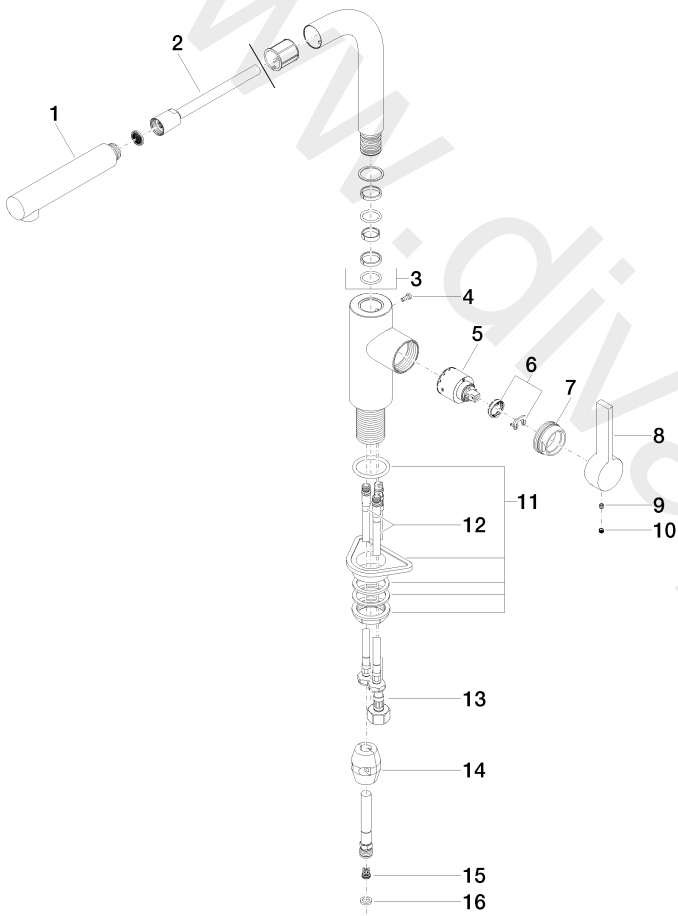

Kitchen - ELIO  
Single-lever mixer Pull-out - Platinum  
Article number: 33 840 790-08  
Date of manufacture from 5/5/2021

Kitchen - ELIO

Single-lever mixer Pull-out - Platinum

Article number: 33 840 790-08

## Spare parts list

Position	Quantity used	Item Number	Spare part	Delivery time
1	1	04 12 11 106 00-08	shower	20
2	1	04 30 02 059 00-08	hose	20
3	1	90 28 22 186 00-08	spout	20
4	1	09 30 30 054 90	screw	2
5	1	90 15 05 061 00 90	cartridge	2
6	1	04 28 10 148 00 90	accessories	2
7	1	09 24 04 141-08	nut	20
8	1	09 20 79 040-08	handle	20
9	1	09 31 11 030 90	pin	2
10	1	09 31 20 109 90	plug	2
11	1	04 23 10 044 02 90	fixing set	2
12	2	04 30 04 104 00 90	hose	2
13	1	04 30 04 029 00 90	hose	2
14	1	04 21 50 005 00 90	accessories	2
15	1	09 23 01 131 90	back-flow preventer	2
16	1	09 14 20 019 90	seal	2