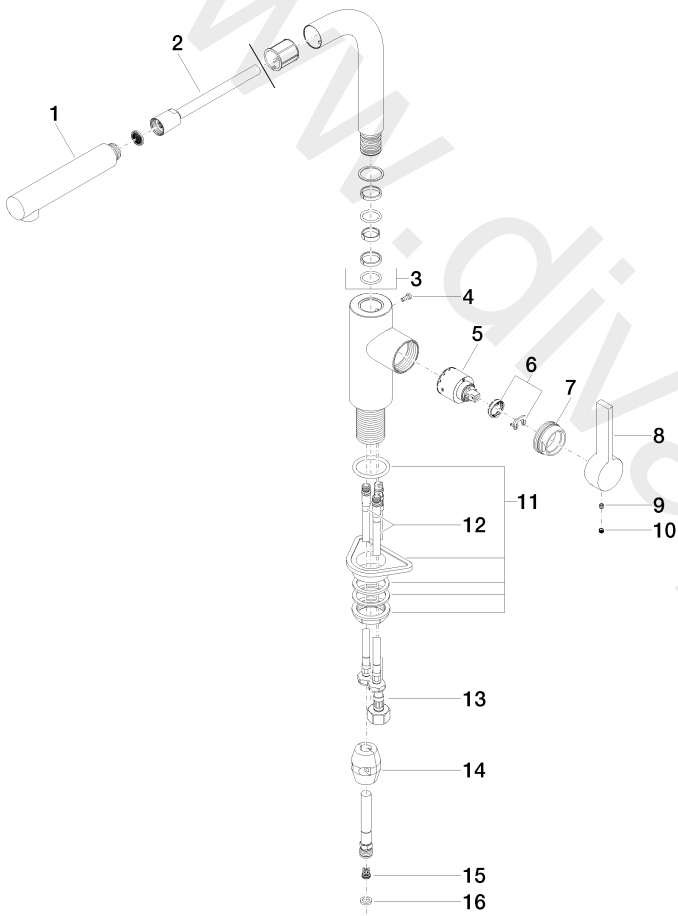

Kitchen - ELIO
Single-lever mixer Pull-out - Brushed Platinum
Article number: 33 840 790-06
Date of manufacture from 5/5/2021

Kitchen - ELIO

Single-lever mixer Pull-out - Brushed Platinum

Article number: 33 840 790-06

Date of manufacture from 5/5/2021

Spare parts list

Position	Quantity used	Item Number	Spare part	Delivery time
1	1	04 12 11 106 00-06	shower	10
2	1	04 30 02 059 00-06	hose	10
3	1	90 28 22 186 00-06	spout	10
4	1	09 30 30 054 90	screw	2
5	1	90 15 05 061 00 90	cartridge	2
6	1	04 28 10 148 00 90	accessories	2
7	1	09 24 04 141-06	nut	10
8	1	09 20 79 040-06	handle	10
9	1	09 31 11 030 90	pin	2
10	1	09 31 20 109 90	plug	2
11	1	04 23 10 044 02 90	fixing set	2
12	2	04 30 04 104 00 90	hose	2
13	1	04 30 04 029 00 90	hose	2
14	1	04 21 50 005 00 90	accessories	2
15	1	09 23 01 131 90	back-flow preventer	2
16	1	09 14 20 019 90	seal	2